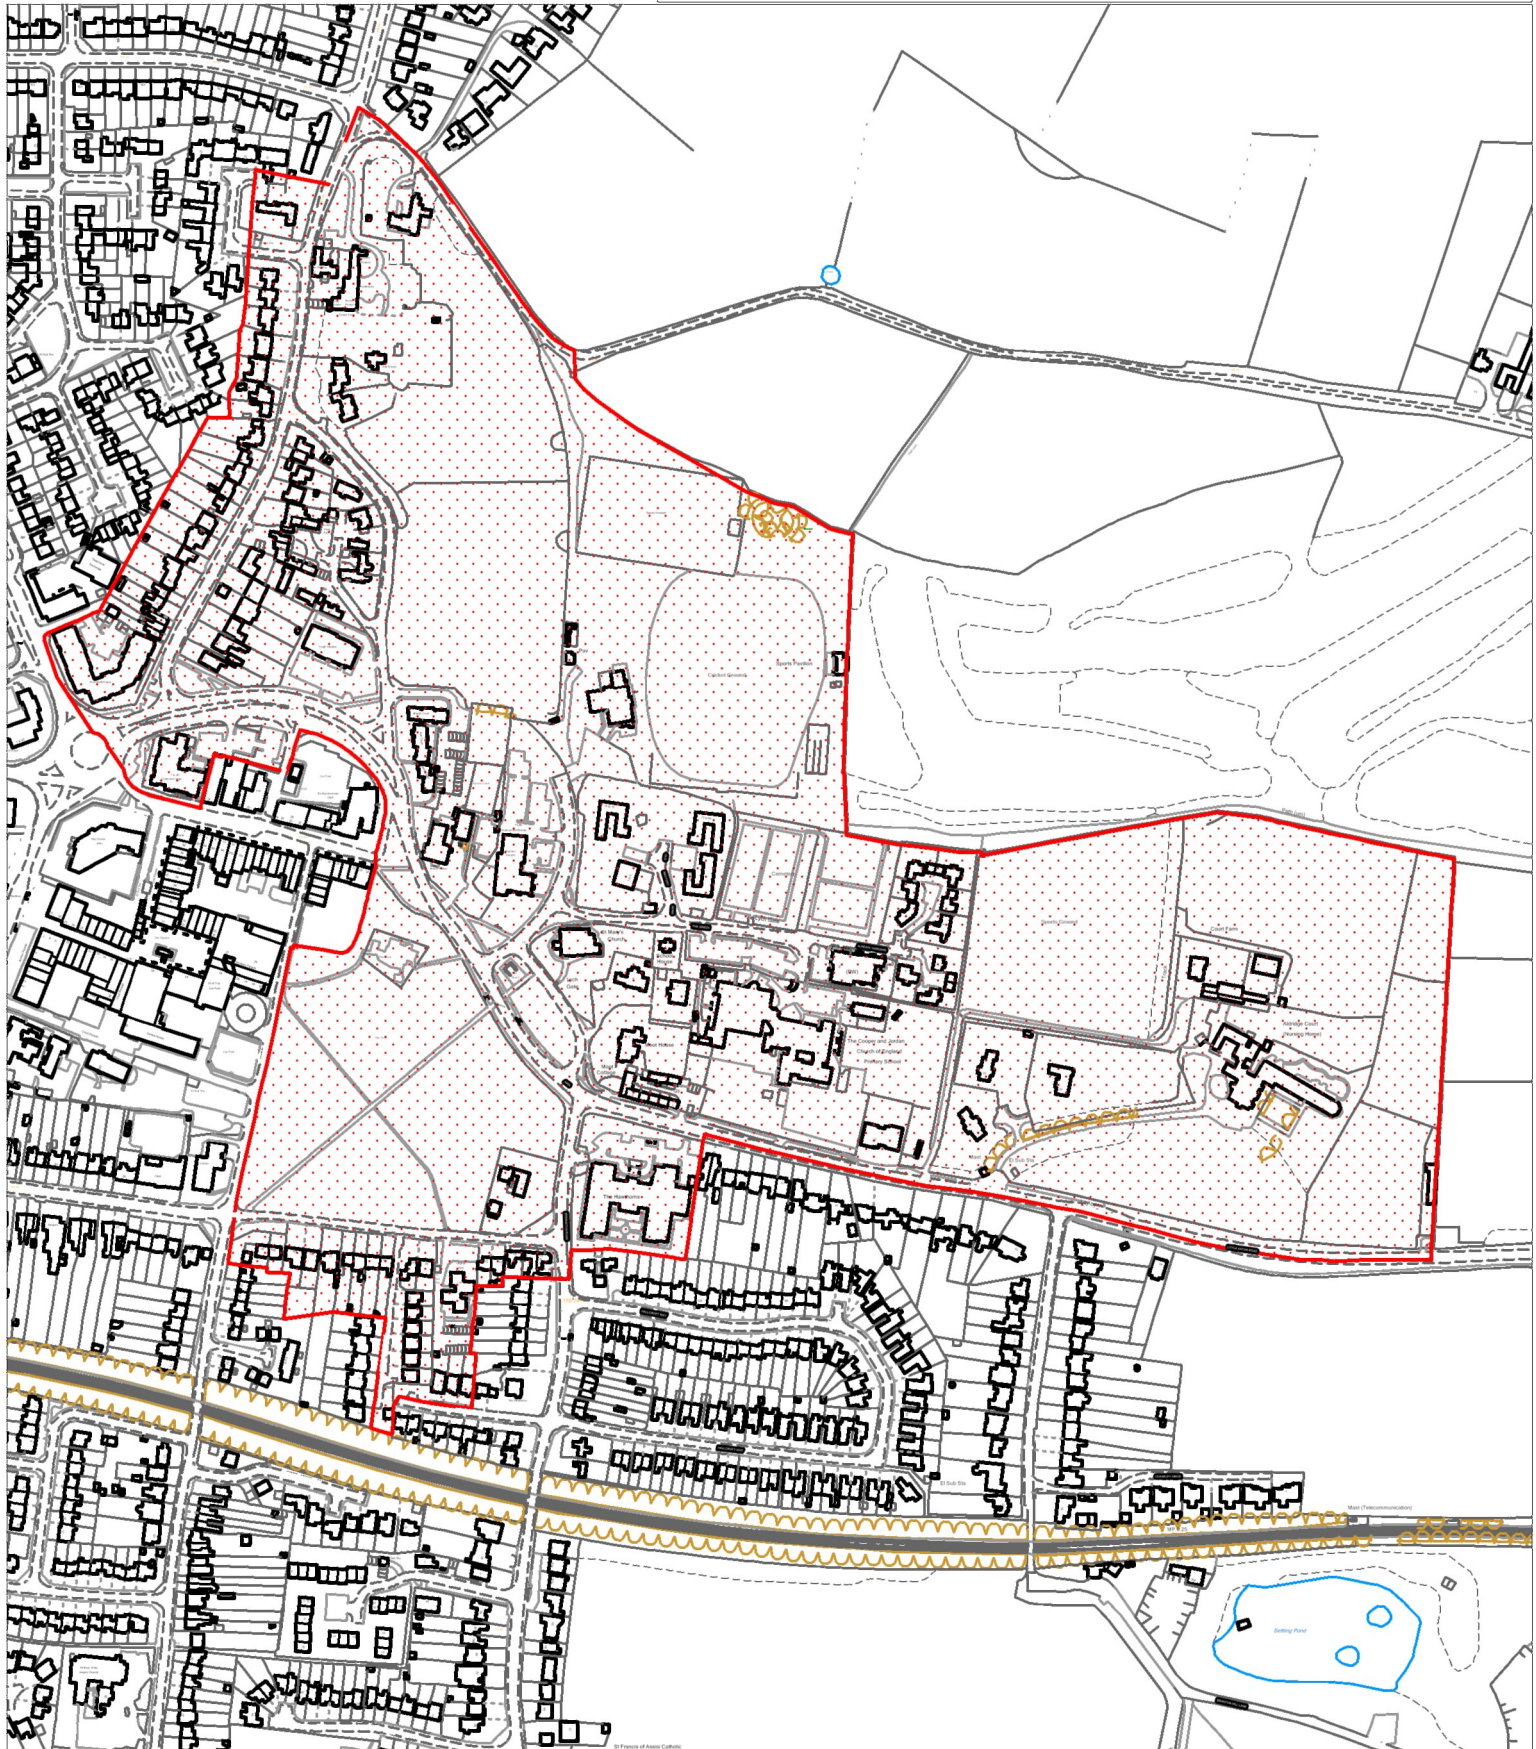

Walsall Council

CONSERVATION AREA: ALDRIDGE

Reproduced from the Ordnance Survey mapping with the permission of the Controller of Her Majesty's Stationery Office.
© Crown Copyright. Unauthorised reproduction infringes Crown copyright and may lead to prosecution or civil proceedings.
© Crown Copyright and database rights 2021 Ordnance Survey 100019529.

NO FURTHER COPIES ARE TO BE MADE

Not to Scale