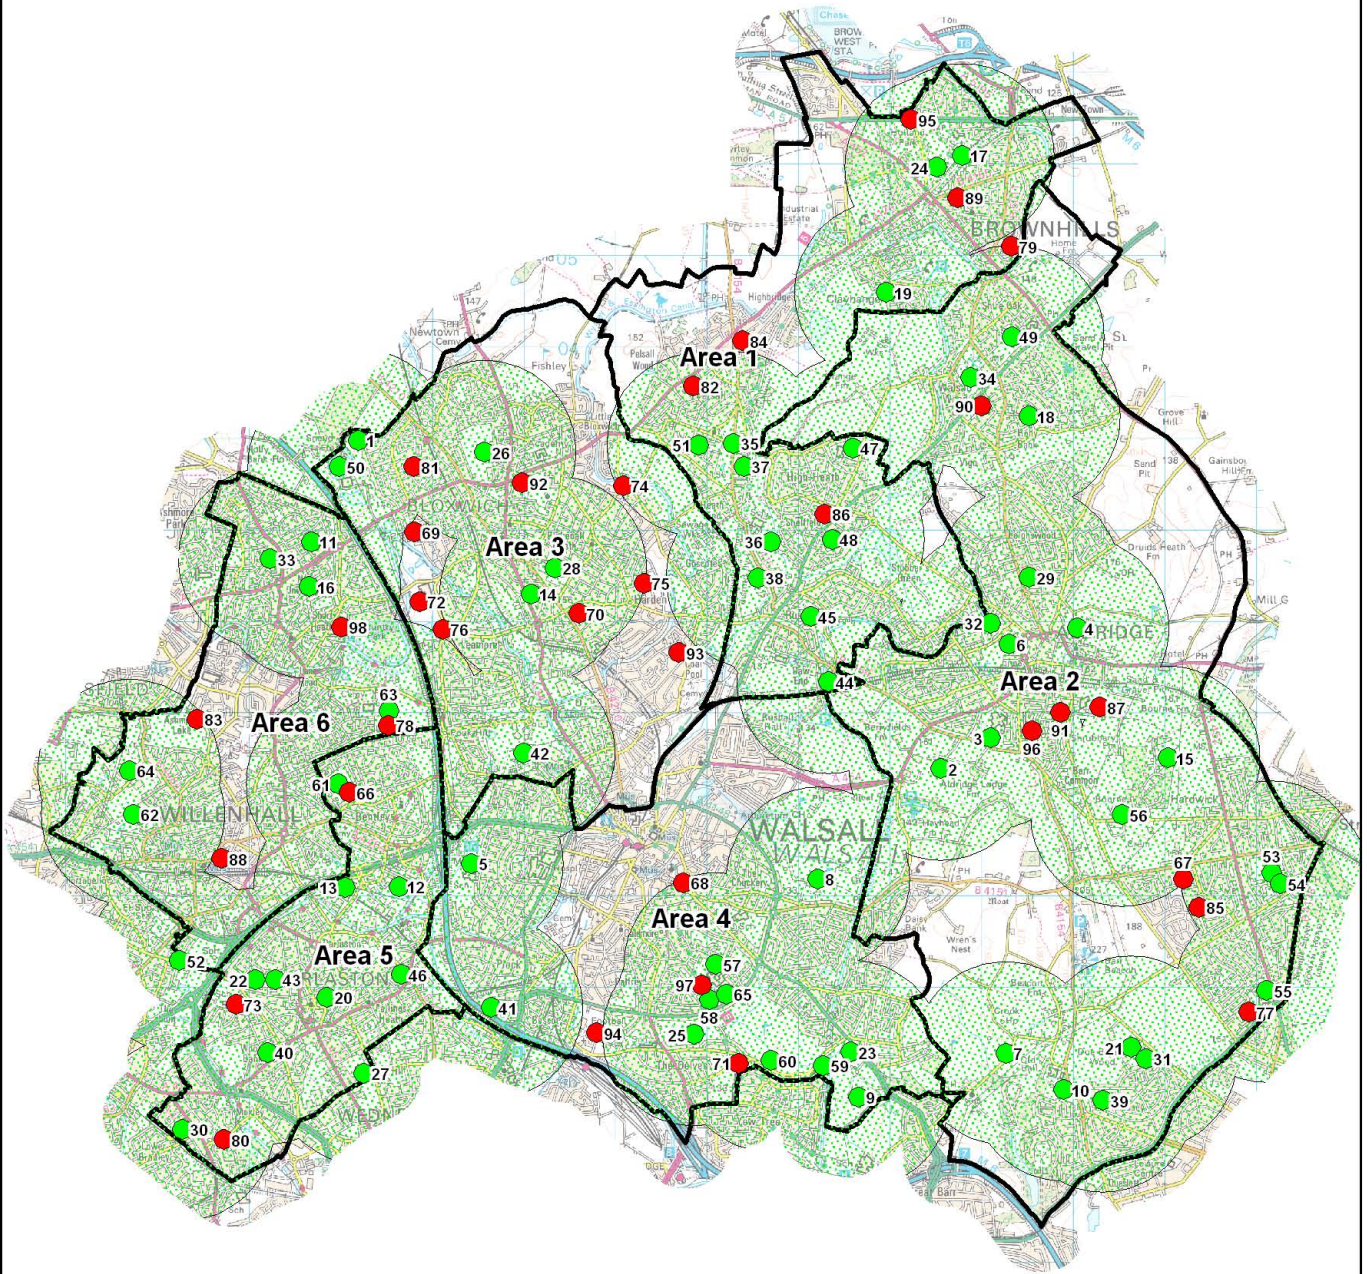

Neighbourhood Management Area Boundary

Ancillary Facility Quality Score

- Excellent
- Good
- Average
- Poor
- Very Poor
- No Audit

This map is reproduced from Ordnance Survey material with the permission of Ordnance Survey on behalf of the Controller of Her Majesty's Stationary Office. © Crown copyright
 Unauthorised reproduction infringes Crown copyright and may lead to prosecution or civil proceedings.
 Scott Wilson GD0100031673 2010

Job Title
**WALSALL COUNCIL -
 PLAYING PITCH STRATEGY**

MAP 6
 Scale: NTS

Drawing Title
**PLAYING PITCH SITES WITH COMMUNITY
 USE BY ANCILLARY FACILITY QUALITY**

Drw	DJB	Rev	
Date	15/10/10	Date	

Legend

-  Neighbourhood Management Area Boundary
-  1,000m Accessibility Catchment for All Sites with Community Use
-  Sites with Community Use
-  Sites without Community Use