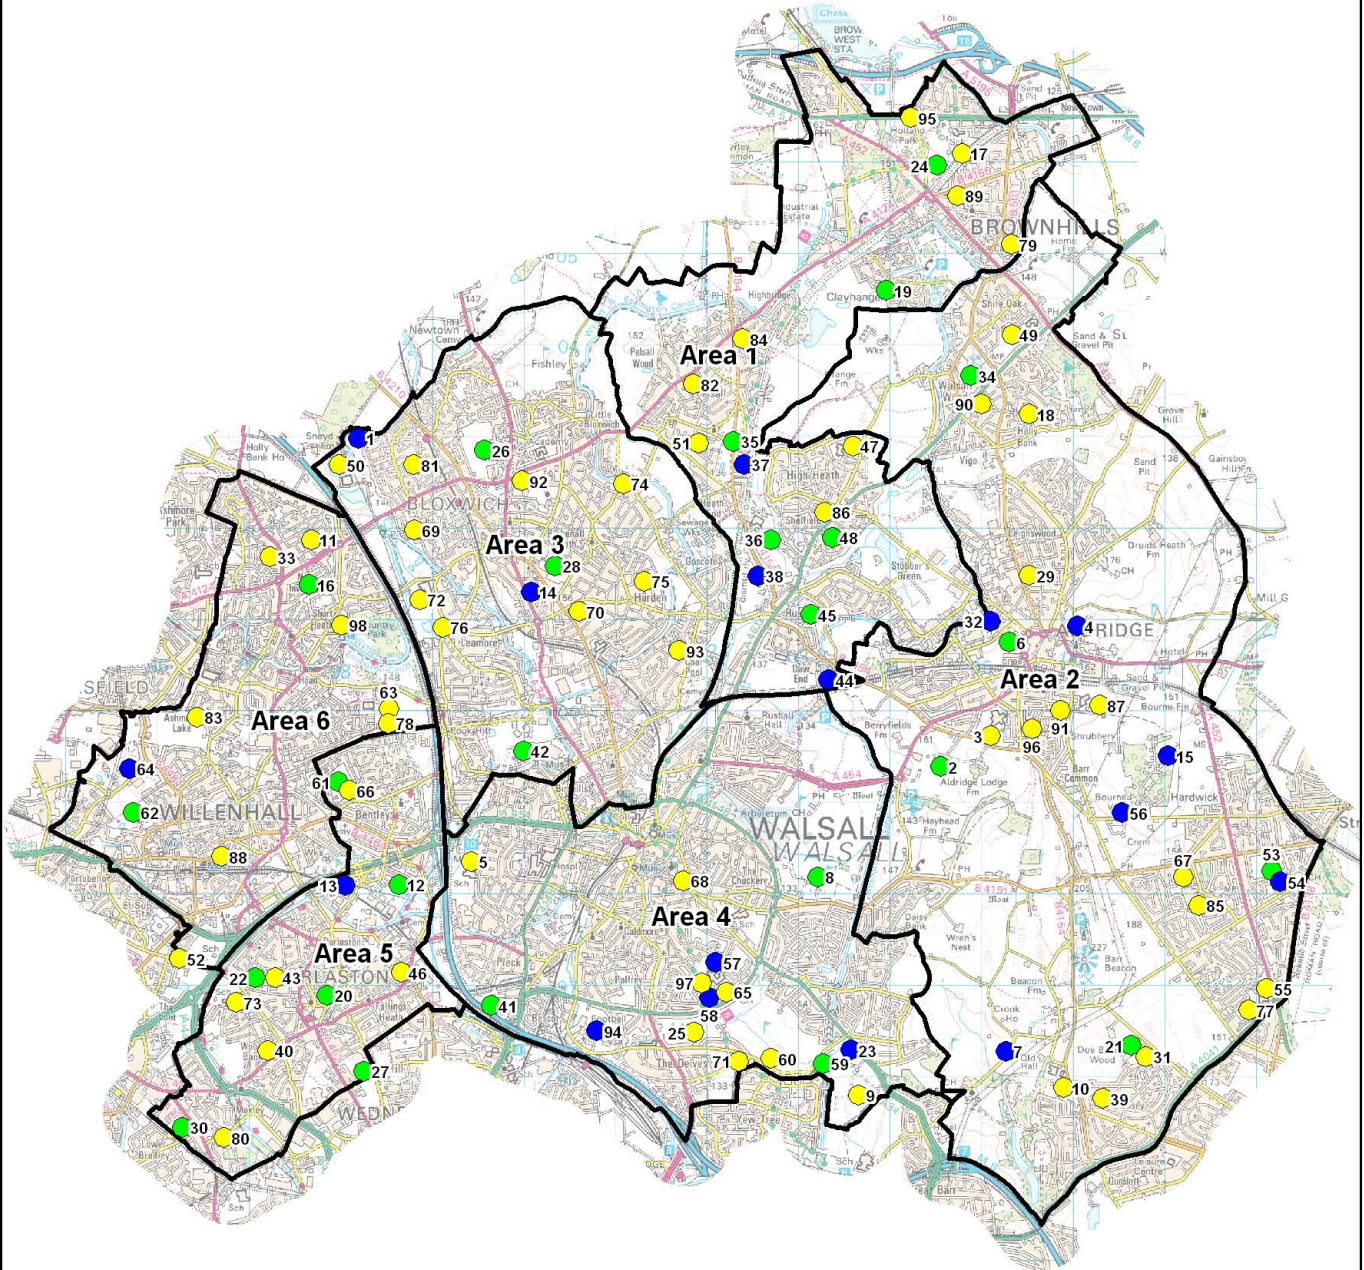

**PLAYING PITCH SITES
BY COMMUNITY USE**

Drw DJB

Rev

Date 15/10/10

Date

Site ID	Name of Site	Ward	Area	Owner	Community use	Football			Cricket	Rugby	Full-size AGP
						Mini	Junior	Senior			
1	Abbey Park Stadium	Bloxwich West	3	Private	Yes			1			
2	Airport Playing Fields	Aldridge Central And South	2	Walsall Council	Yes		1	5			
3	Aldridge School	Aldridge Central And South	2	Education	Yes		1	2	1	1	
4	Aldridge Stick & Wicket	Aldridge Central And South	2	Private	Yes		2	2	2		
5	Allumwell Business and Enterprise College	Pleck	4	Education	Yes			1			1
6	Anchor Meadow Playing Fields	Aldridge Central And South	2	Walsall Council	Yes			2			
7	Anson Ground - Bronze CC	Pheasey Park Farm	2	Private	Yes				1		
8	Arboretum Extension	Paddock	4	Walsall Council	Yes				2		
9	Aston University Sports Ground	Paddock	4	Education	Yes			4	1	2	1
10	Barr Beacon Language College	Pheasey Park Farm	2	Education	Yes	3	1	2		1	
11	Beacon Primary	Willenhall North	6	Education	Yes	1					
12	Bentley Leisure Pavilion	Bentley And Darlaston North	5	Walsall Council	Yes		2	2	1		
13	Bentley Youth Football Club	Bentley And Darlaston North	5	Private	Yes			2			
14	Grosvenor Park	Birchills Leamore	3	Private	Yes			1			
15	Bourne Vale	Aldridge Central And South	2	Private	Yes		1			2	
16	Brereton Road	Willenhall North	6	Walsall Council	Yes			1			
17	Brownhills Community Technology College	Brownhills	1	Education	Yes	2	2	4			
18	Castlefort JMI	Aldridge North And Walsall Wood	2	Education	Yes		1				
19	Clayhanger Playing Fields	Brownhills	1	Walsall Council	Yes	1		2			
20	Darlaston Town Football Club	Bentley And Darlaston North	5	Walsall Council	Yes			1			
21	Doe Bank Park	Pheasey Park Farm	2	Walsall Council	Yes			3			
22	Hall Street	Darlaston South	5	Walsall Council	Yes			1			
23	Handsworth RUFC	Paddock	4	Private	Yes					1	
24	Holland Park	Brownhills	1	Walsall Council	Yes			3			
25	Joseph Leckie Community Technology College	Palfrey	4	Education	Yes		2	1			
26	King George Vth Playing Fields	Bloxwich West	3	Walsall Council	Yes			5	2	2	
27	Kings Hill Recreation Ground	Darlaston South	5	Walsall Council	Yes			2			
28	Leamore Park	Blakenall	3	Walsall Council	Yes	4	2	1			
29	Leighswood	Aldridge Central And South	2	Education	Yes		1				
30	Lower Bradely Playing Fields	Darlaston South	5	Walsall Council	Yes			4			
31	Meadow View JMI School	Pheasey Park Farm	2	Education	Yes	2					
32	Middlemore Lane Sports Ground	Aldridge Central And South	2	Private	Yes		1	1			
33	New Invention Junior	Willenhall North	6	Education	Yes		1				
34	Oak Park	Aldridge North And Walsall Wood	2	Walsall Council	Yes	2		3			1
35	Pelsall Common	Pelsall	1	Walsall Council	Yes			1			
36	Pelsall EDC	Rushall-Sheffield	1	Walsall Council	Yes	4		4			
37	Pelsall Football and Cricket Ground	Pelsall	1	Private	Yes			2	1		
38	Pelsall Lane Sports Ground	Rushall-Sheffield	1	Private	Yes			1	1		
39	Pheasey Park Farm Primary	Pheasey Park Farm	2	Education	Yes	1					
40	Pinfold Street J.M.I School	Darlaston South	5	Education	Yes	2					
41	Pleck Park	Pleck	4	Walsall Council	Yes			1			
42	Reedswood Park	Birchills Leamore	3	Walsall Council	Yes	4					
43	Rough Hay Primary	Darlaston South	5	Education	Yes	1					
44	Rushall Olympic	Rushall-Sheffield	1	Private	Yes			1			
45	Rushall Playing Fields	Rushall-Sheffield	1	Walsall Council	Yes		1	2			
46	Salisbury Primary School	Bentley And Darlaston North	5	Education	Yes		1	1			
47	Sheffield Community Academy	Rushall-Sheffield	1	Education	Yes	5	2	1			
48	Sheffield Recreation Ground	Rushall-Sheffield	1	Walsall Council	Yes			2			
49	Shire Oak	Aldridge North And Walsall Wood	2	Education	Yes		1	2			
50	Sneyd Community College	Bloxwich West	3	Education	Yes			1			1
51	St Michael's School	Pelsall	1	Education	Yes	1					
52	St Thomas More Enterprise and Catholic College	Willenhall South	6	Education	Yes			3			1
53	Streety Playing Fields	Streety	2	Walsall Council	Yes	2		3			
54	Streety Sports Club	Streety	2	Private	Yes				1		
55	The Streety School	Streety	2	Education	Yes			2			1
56	Veseyans Sports & Social Club	Aldridge Central And South	2	Private	Yes			1		2	
57	Walsall Cricket Club	St Matthews	4	Private	Yes				1		
58	Walsall Rugby Football Ground	St Matthews	4	Private	Yes					3	
59	Walstead Road Open Space	Paddock	4	Walsall Council	Yes					1	
60	Walstead Road Playing Field	Palfrey	4	Education	Yes			6			
61	Western Avenue	Bentley And Darlaston North	5	Walsall Council	Yes			3			
62	Willenhall Memorial Park	Willenhall South	6	Walsall Council	Yes		2	2			
63	Willenhall School Sports College	Short Heath	6	Education	Yes	4	1	2			1
64	Willenhall Town Football Club	Willenhall South	6	Private	Yes			1			
65	Wolverhampton University Sports Ground	St Matthews	4	Education	Yes			2			1
66	Bentley West Primary School	Bentley And Darlaston North	5	Education	No		1				
67	Blackwood	Streety	2	Education	No		1				
68	Blue Coat CE Performing Arts Specialist School	St Matthews	4	Education	No			3			
69	Busill Jones Primary	Bloxwich West	3	Education	No		1				
70	Christ Church C of E Primary School	Blakenall	3	Education	No		1				
71	Delves Junior School	Palfrey	4	Education	No	1					
72	Frank F Harrison Engineering	Birchills Leamore	3	Education	No			1		2	
73	Grace Academy	Darlaston South	5	Education	No		1				
74	Green Rock Primary School	Bloxwich East	3	Education	No		1				
75	Harden Primary	Blakenall	3	Education	No		1				
76	Hatherton Primary School	Birchills Leamore	3	Education	No	1					
77	Lindens Primary	Streety	2	Education	No		1				
78	Lodge Farm JMI	Short Heath	6	Education	No	2					
79	Millfield Primary School	Brownhills	1	Education	No		2				
80	Moorcroft Wood Primary	Darlaston South	5	Education	No		1				
81	Mossley Primary	Bloxwich West	3	Education	No		1				
82	Pelsall Village Primary School	Pelsall	1	Education	No	1					
83	Pool Hayes Arts and Community College	Short Heath	6	Education	No			3		1	
84	Ryders Hayes Community School	Pelsall	1	Education	No		1				
85	St Annes Catholic Primary	Streety	2	Education	No		1				
86	St Francis Catholic Primary	Rushall-Sheffield	1	Education	No	1					
87	St Francis of Assisi CTC	Aldridge Central And South	2	Education	No		1	1			
88	St Giles CoE Primary	Willenhall South	6	Education	No	1					
89	St James Primary	Brownhills	1	Education	No		1				
90	St John's C of E Primary	Aldridge North And Walsall Wood	2	Education	No	1					
91	St Mary of the Angels	Aldridge Central and South	2	Education	No	1					
92	St Peter's Catholic Primary	Bloxwich East	3	Education	No	1					
93	St Thomas of Canterbury Catholic Primary	Blakenall	3	Education	No		1				
94	Walsall FC - Bescot Stadium	Palfrey	4	Private	No			1			1
95	Watling Street Primary	Brownhills	1	Education	No		1				
96	Whetstone Field Primary	Aldridge Central And South	2	Education	No		1				
97	Whitehall Junior Community School	St Matthews	4	Education	No		1				
98	Woodlands Primary	Short Heath	6	Education	No	1					