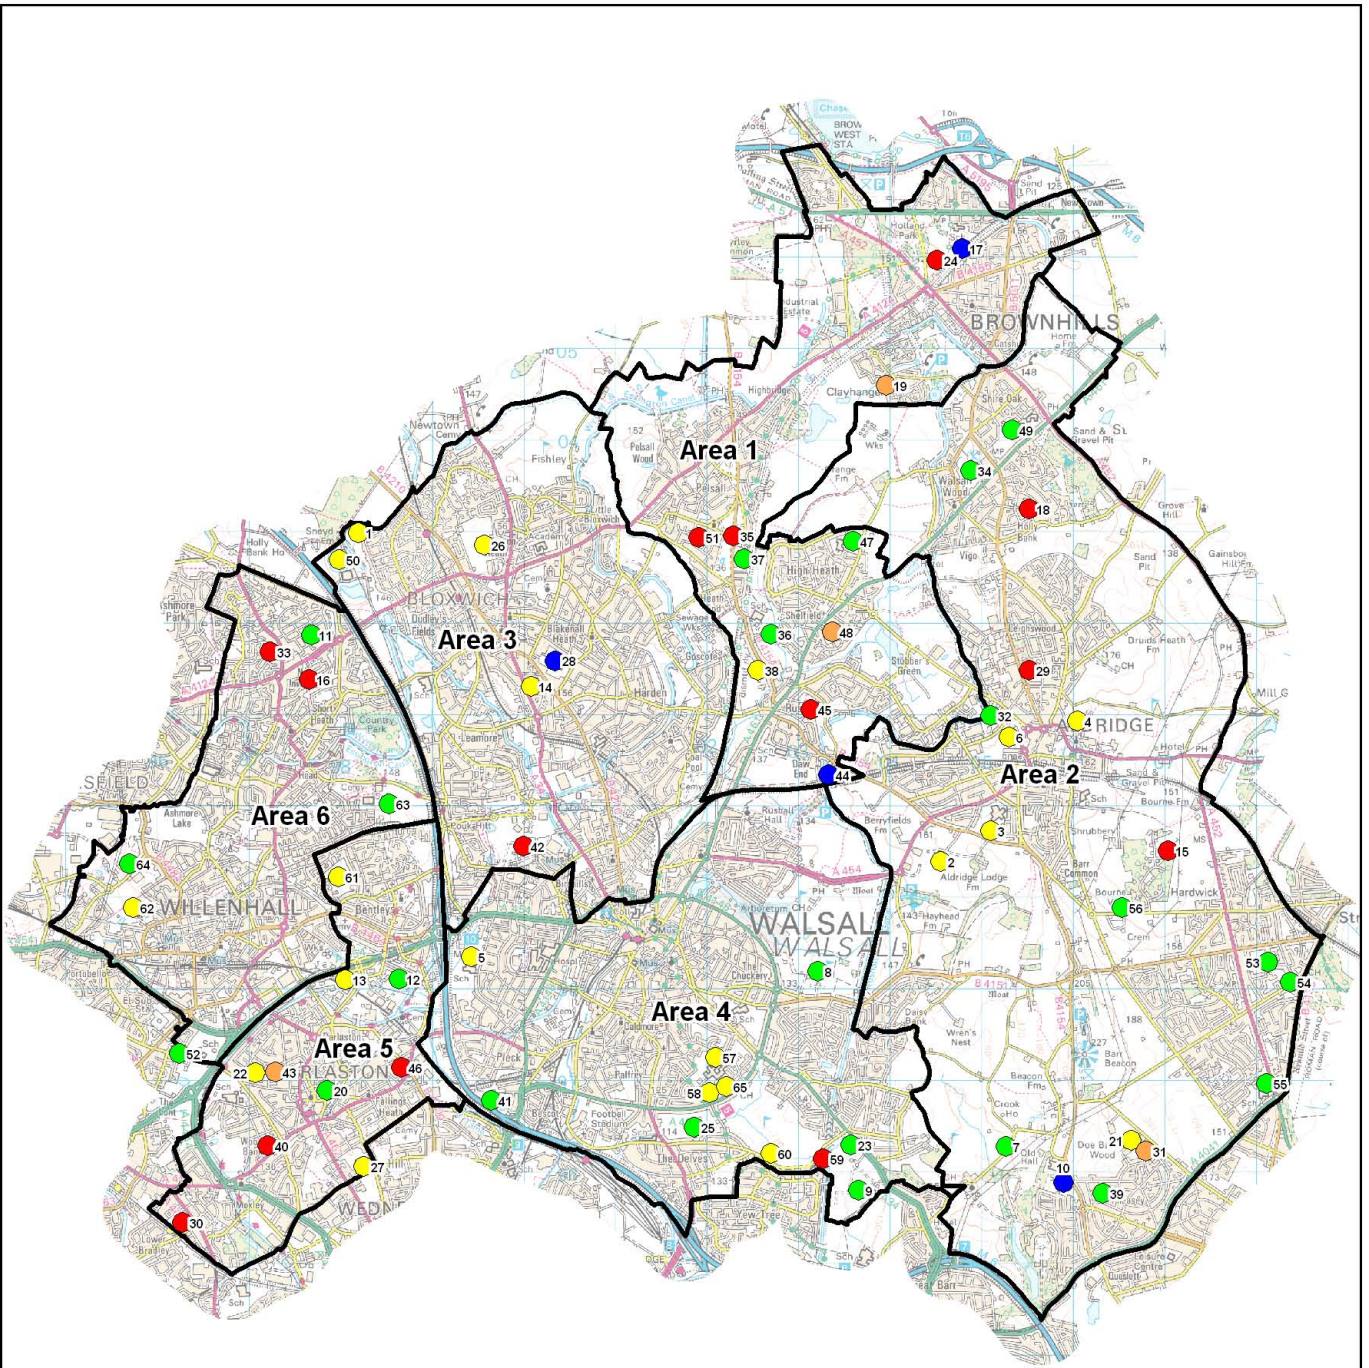

Legend

Neighbourhood Management Area Boundary

Ancillary Facility Quality Score

- Excellent
- Good
- Average
- Poor
- Very Poor
- No Audit

This map is reproduced from Ordnance Survey material with the permission of Ordnance Survey on behalf of the Controller of Her Majesty's Stationary Office. © Crown copyright
Unauthorised reproduction infringes Crown copyright and may lead to prosecution or civil proceedings.
Scott Wilson GD0100031673 2010

Job Title
**WALSALL COUNCIL -
PLAYING PITCH STRATEGY**

MAP 6
Scale: NTS

Drawing Title
**PLAYING PITCH SITES WITH COMMUNITY
USE BY ANCILLARY FACILITY QUALITY**

Drw	DJB	Rev	
Date	15/10/10	Date