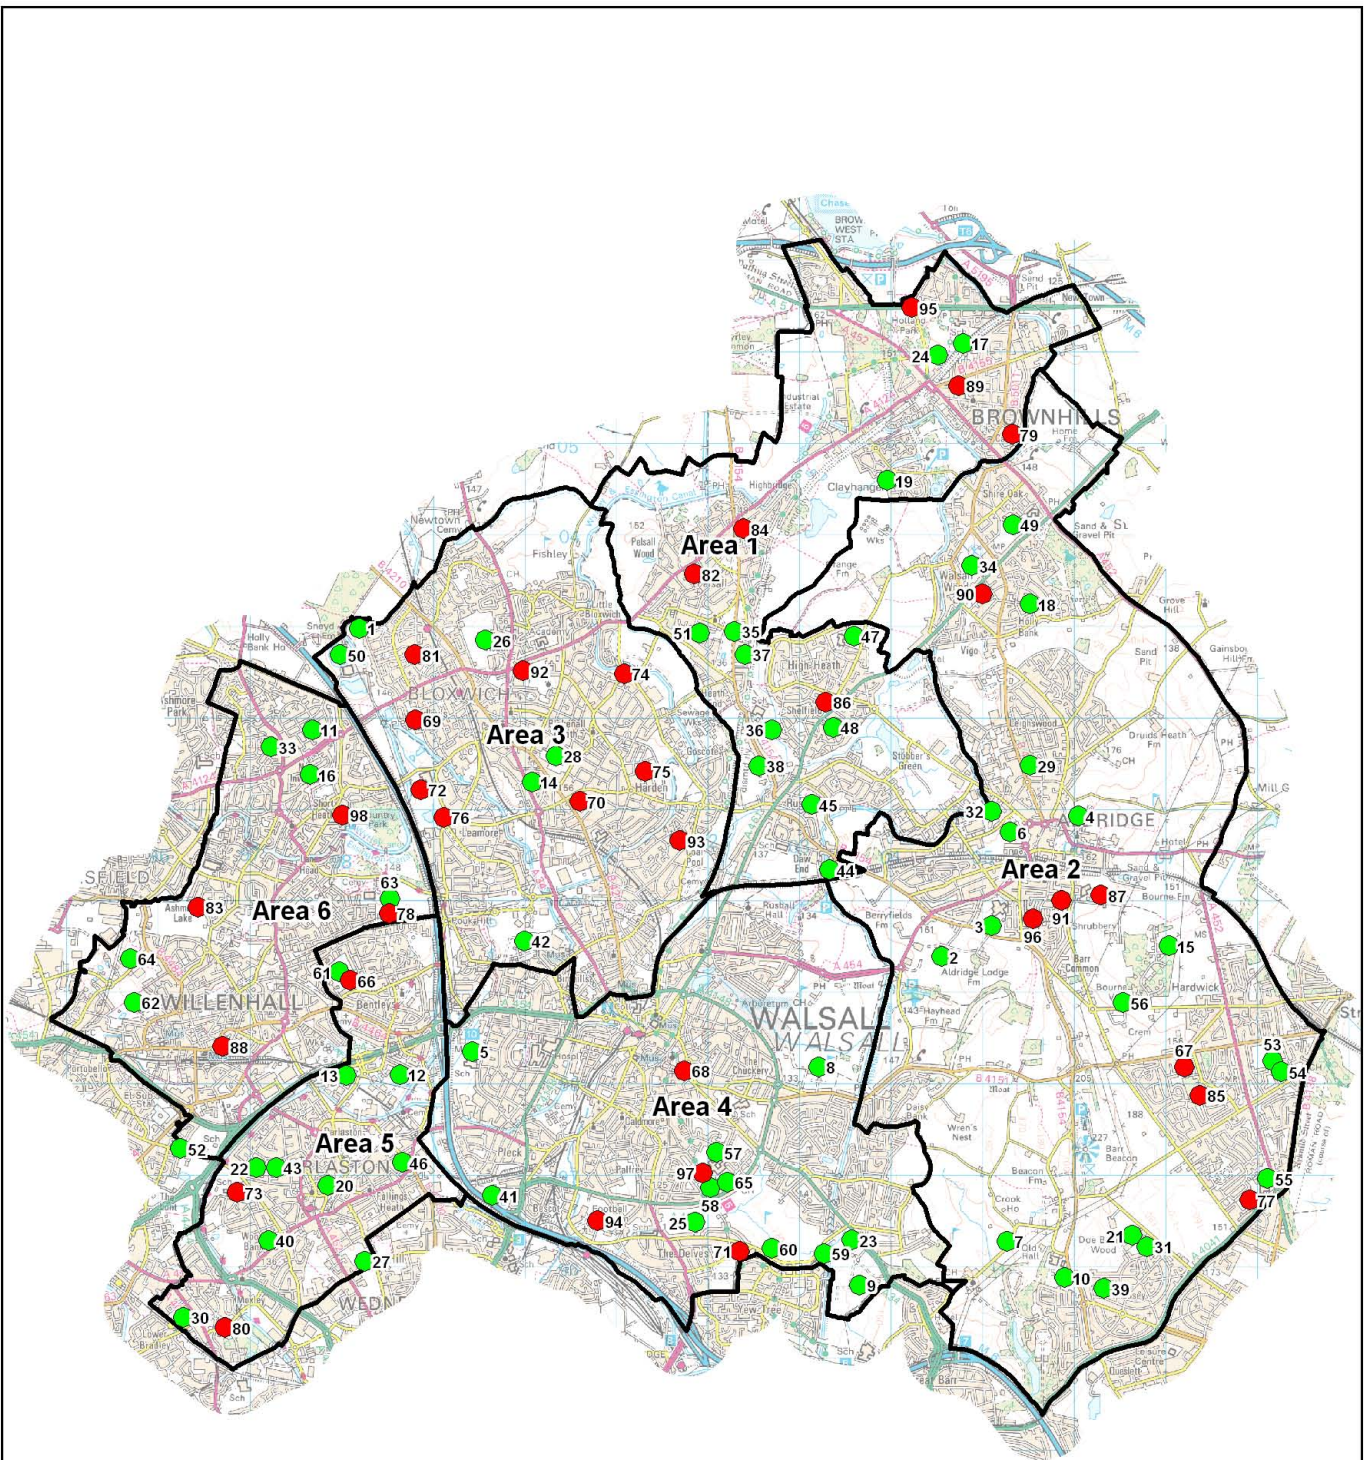

This map is reproduced from Ordnance Survey material with the permission of Ordnance Survey on behalf of the Controller of Her Majesty's Stationary Office. © Crown copyright. Unauthorised reproduction infringes Crown copyright and may lead to prosecution or civil proceedings. Scott Wilson.GD0100031673_2010

Job Title	WALSALL COUNCIL - PLAYING PITCH STRATEGY	
Drawing Title	NEIGHBOURHOOD MANAGEMENT AREAS	

MAP 1		
Scale:	NTS	
Drw	DJB	Rev
Date	15/10/10	Date

Legend

- Neighbourhood Management Area Boundary
- Ward Boundary

strategic leisure

Legend

-  Neighbourhood Management Area Boundary
-  Sites with Community Use
-  Sites without Community Use

This map is reproduced from Ordnance Survey material with the permission of Ordnance Survey on behalf of the Controller of Her Majesty's Stationary Office. © Crown copyright