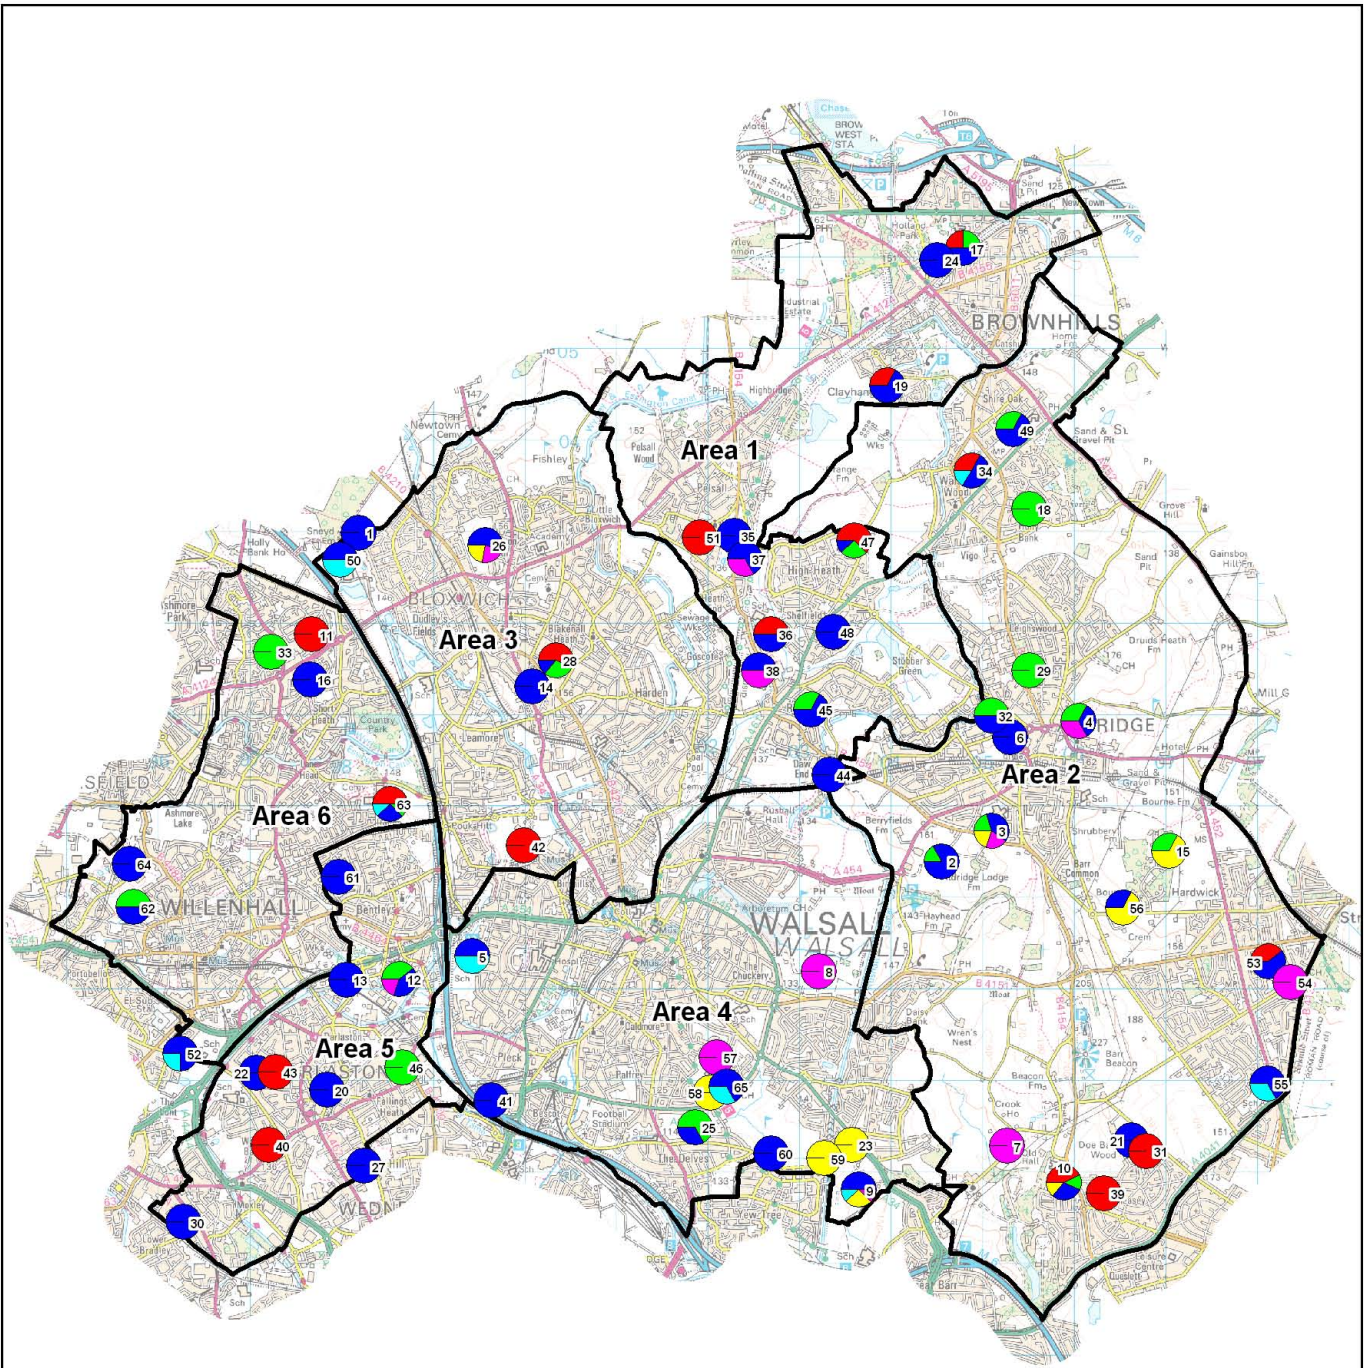

Legend

- Neighbourhood Management Area Boundary
- Mini Soccer Pitch
  - Junior Football Pitch
  - Senior Football Pitch
  - Cricket Pitch
  - Rugby Pitch
  - Artificial Grass Pitch (AGP)

This map is reproduced from Ordnance Survey material with the permission of Ordnance Survey on behalf of the Controller of Her Majesty's Stationary Office.
© Crown copyright
Unauthorised reproduction infringes Crown copyright and may lead to prosecution or civil proceedings.
Scott Wilson GD0100031673 2010

Job Title	WALSALL COUNCIL - PLAYING PITCH STRATEGY	
Drawing Title	PLAYING PITCH SITES WITH COMMUNITY USE BY PITCH TYPE	

MAP 4		
Scale:	NTS	
Drw DJB	Rev	
Date 15/10/10	Date