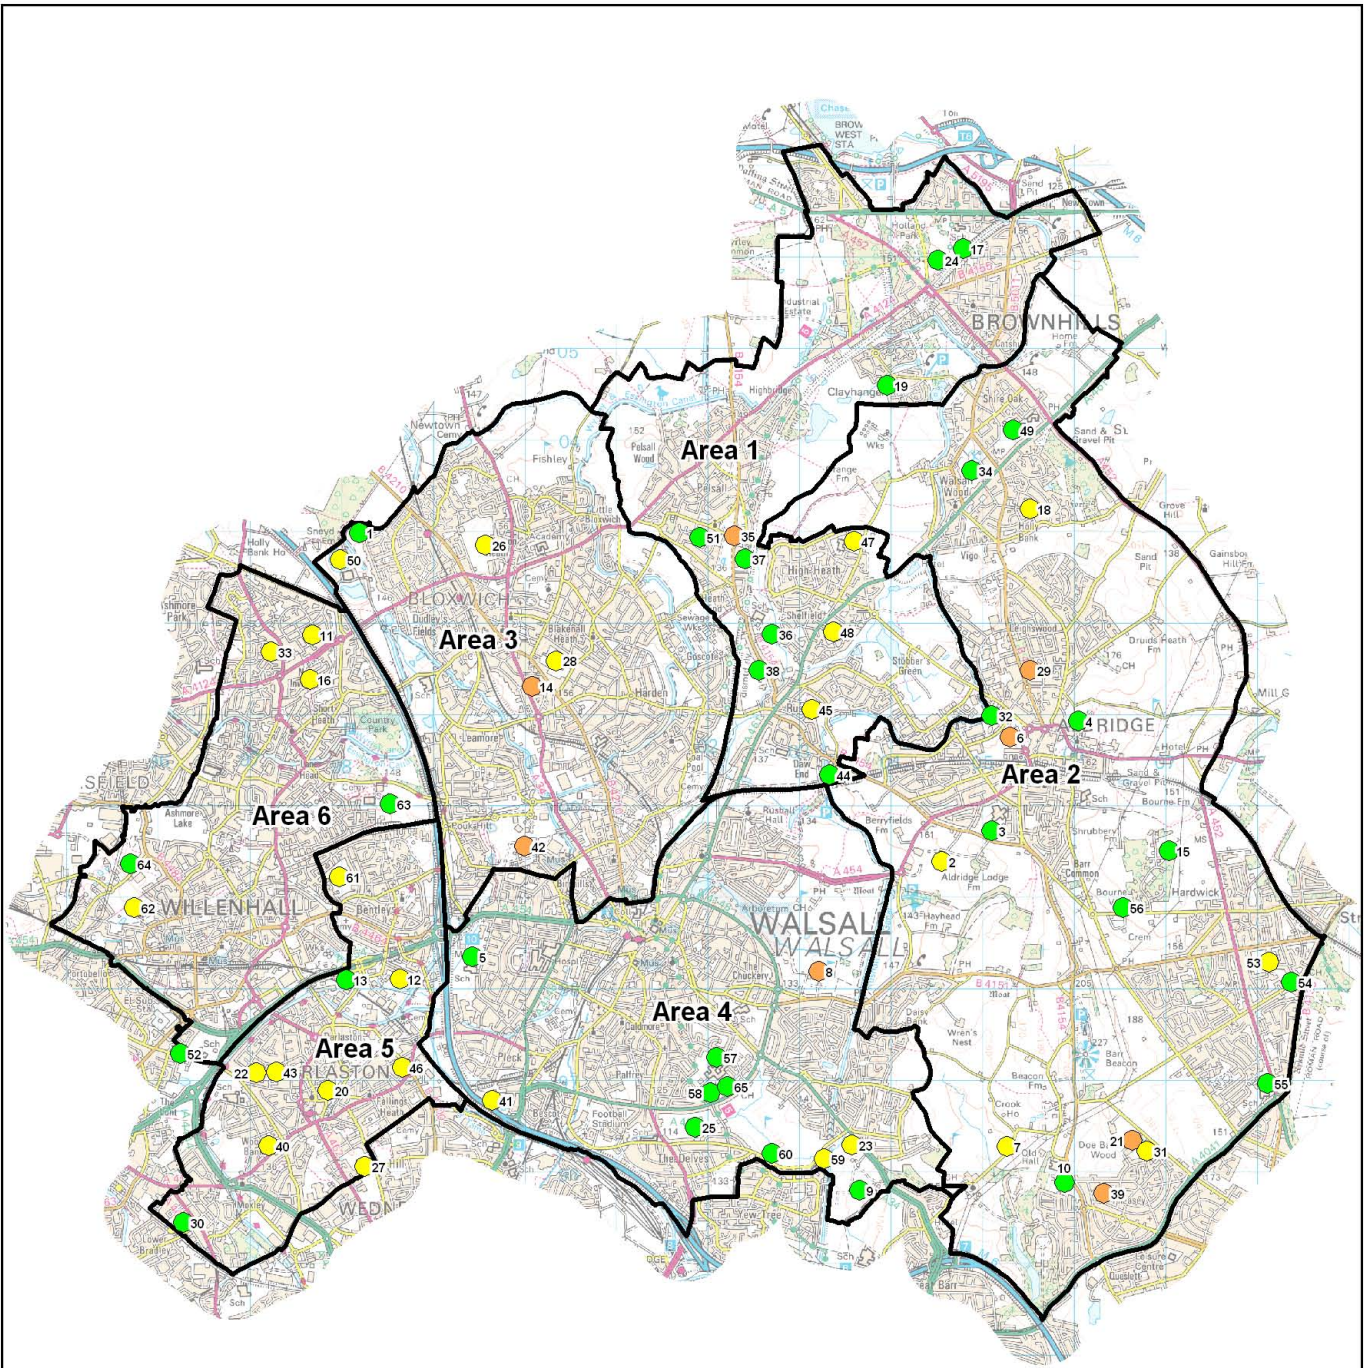

Legend

Neighbourhood Management Area Boundary

Pitch Quality Score

- Excellent
- Good
- Average
- Below Average
- Poor
- No Audit

This map is reproduced from Ordnance Survey material with the permission of Ordnance Survey on behalf of the Controller of Her Majesty's Stationary Office.
© Crown copyright
Unauthorised reproduction infringes Crown copyright and may lead to prosecution or civil proceedings.
Scott Wilson GD0100031673 2010

Job Title

**WALSALL COUNCIL -
PLAYING PITCH STRATEGY**

MAP 5

Scale: NTS

Drawing Title

**PLAYING PITCH SITES WITH
COMMUNITY USE BY PITCH QUALITY**

Drw	DJB	Rev	
Date	15/10/10	Date