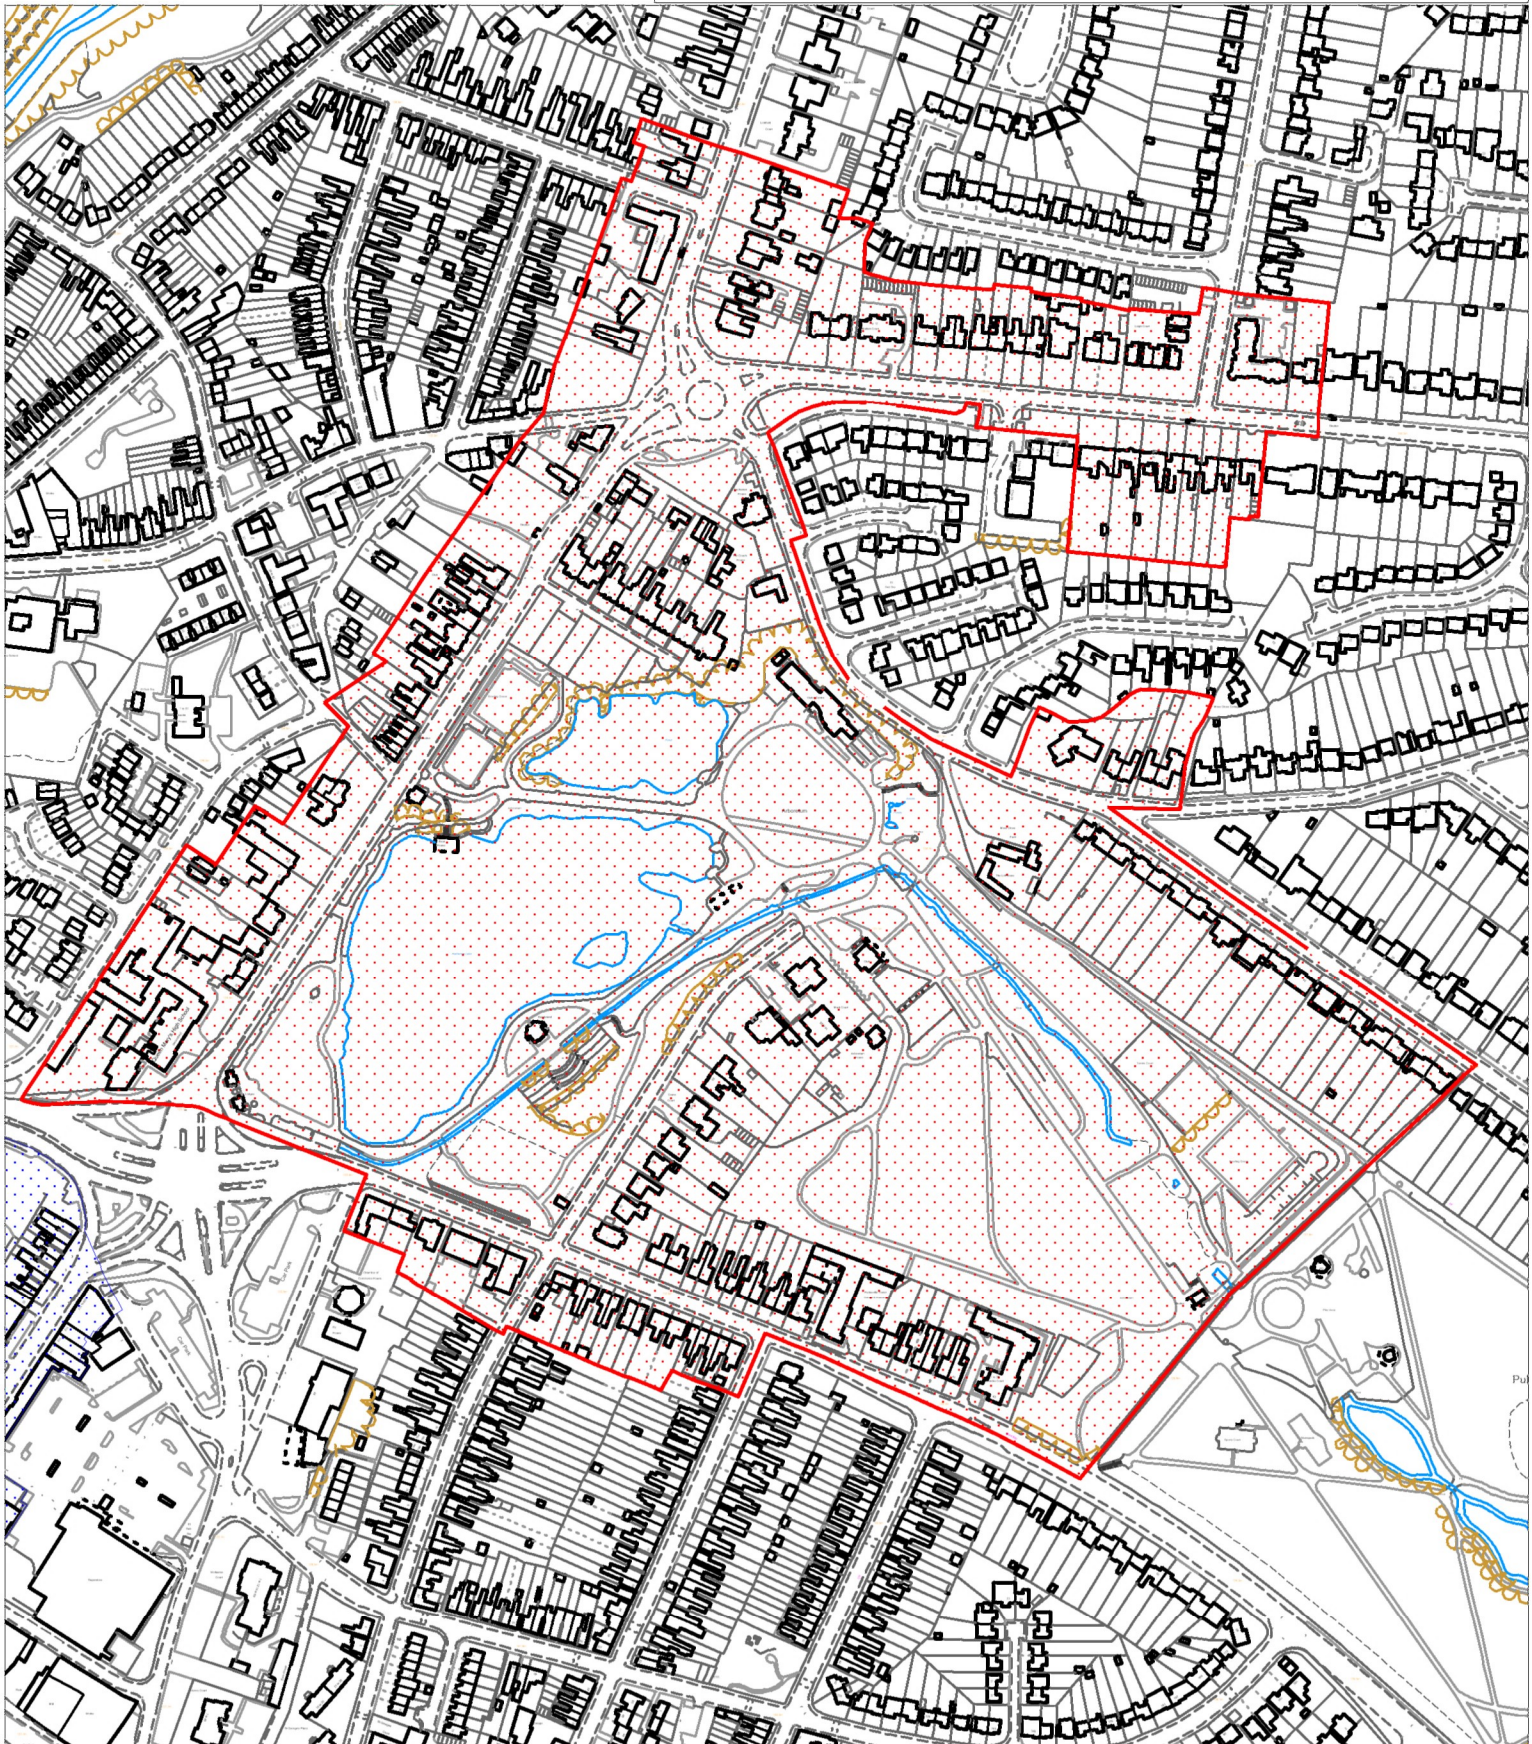

Walsall Council

CONSERVATION AREA: ARBORETUM

Reproduced from the Ordnance Survey mapping with the permission of the Controller of Her Majesty's Stationery Office.
© Crown Copyright. Unauthorised reproduction infringes Crown copyright and may lead to prosecution or civil proceedings.
© Crown Copyright and database rights 2021 Ordnance Survey 100019529.

NO FURTHER COPIES ARE TO BE MADE

Not to Scale