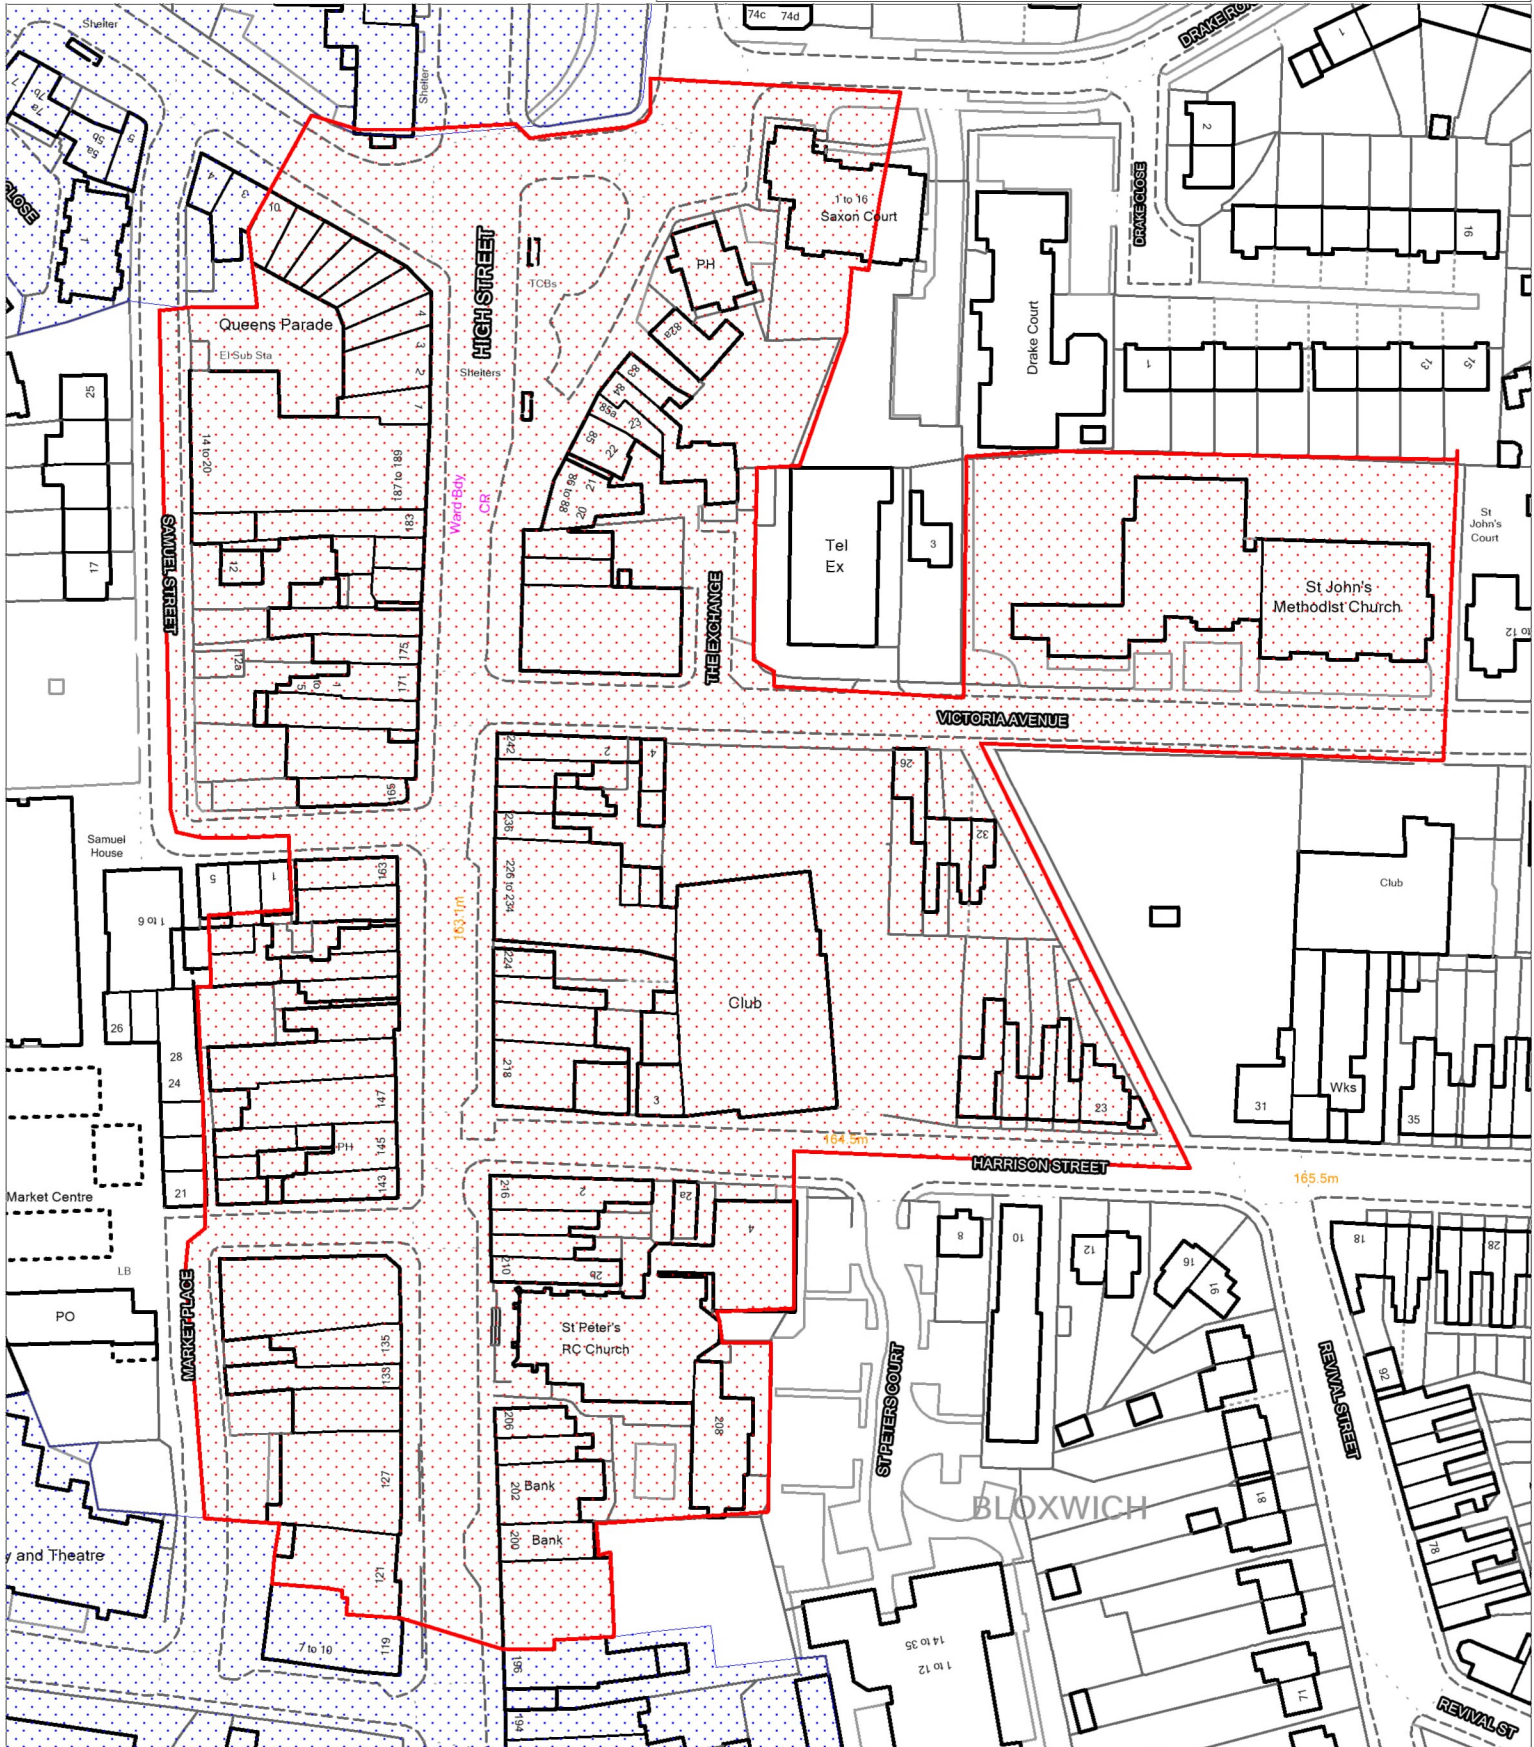

CONSERVATION AREA: BLOXWICH HIGH STREET

Reproduced from the Ordnance Survey mapping with the permission of the Controller of Her Majesty's Stationery Office.
 © Crown Copyright. Unauthorised reproduction infringes Crown copyright and may lead to prosecution or civil proceedings.
 © Crown Copyright and database rights 2021 Ordnance Survey 100019529.

NO FURTHER COPIES ARE TO BE MADE

Not to Scale