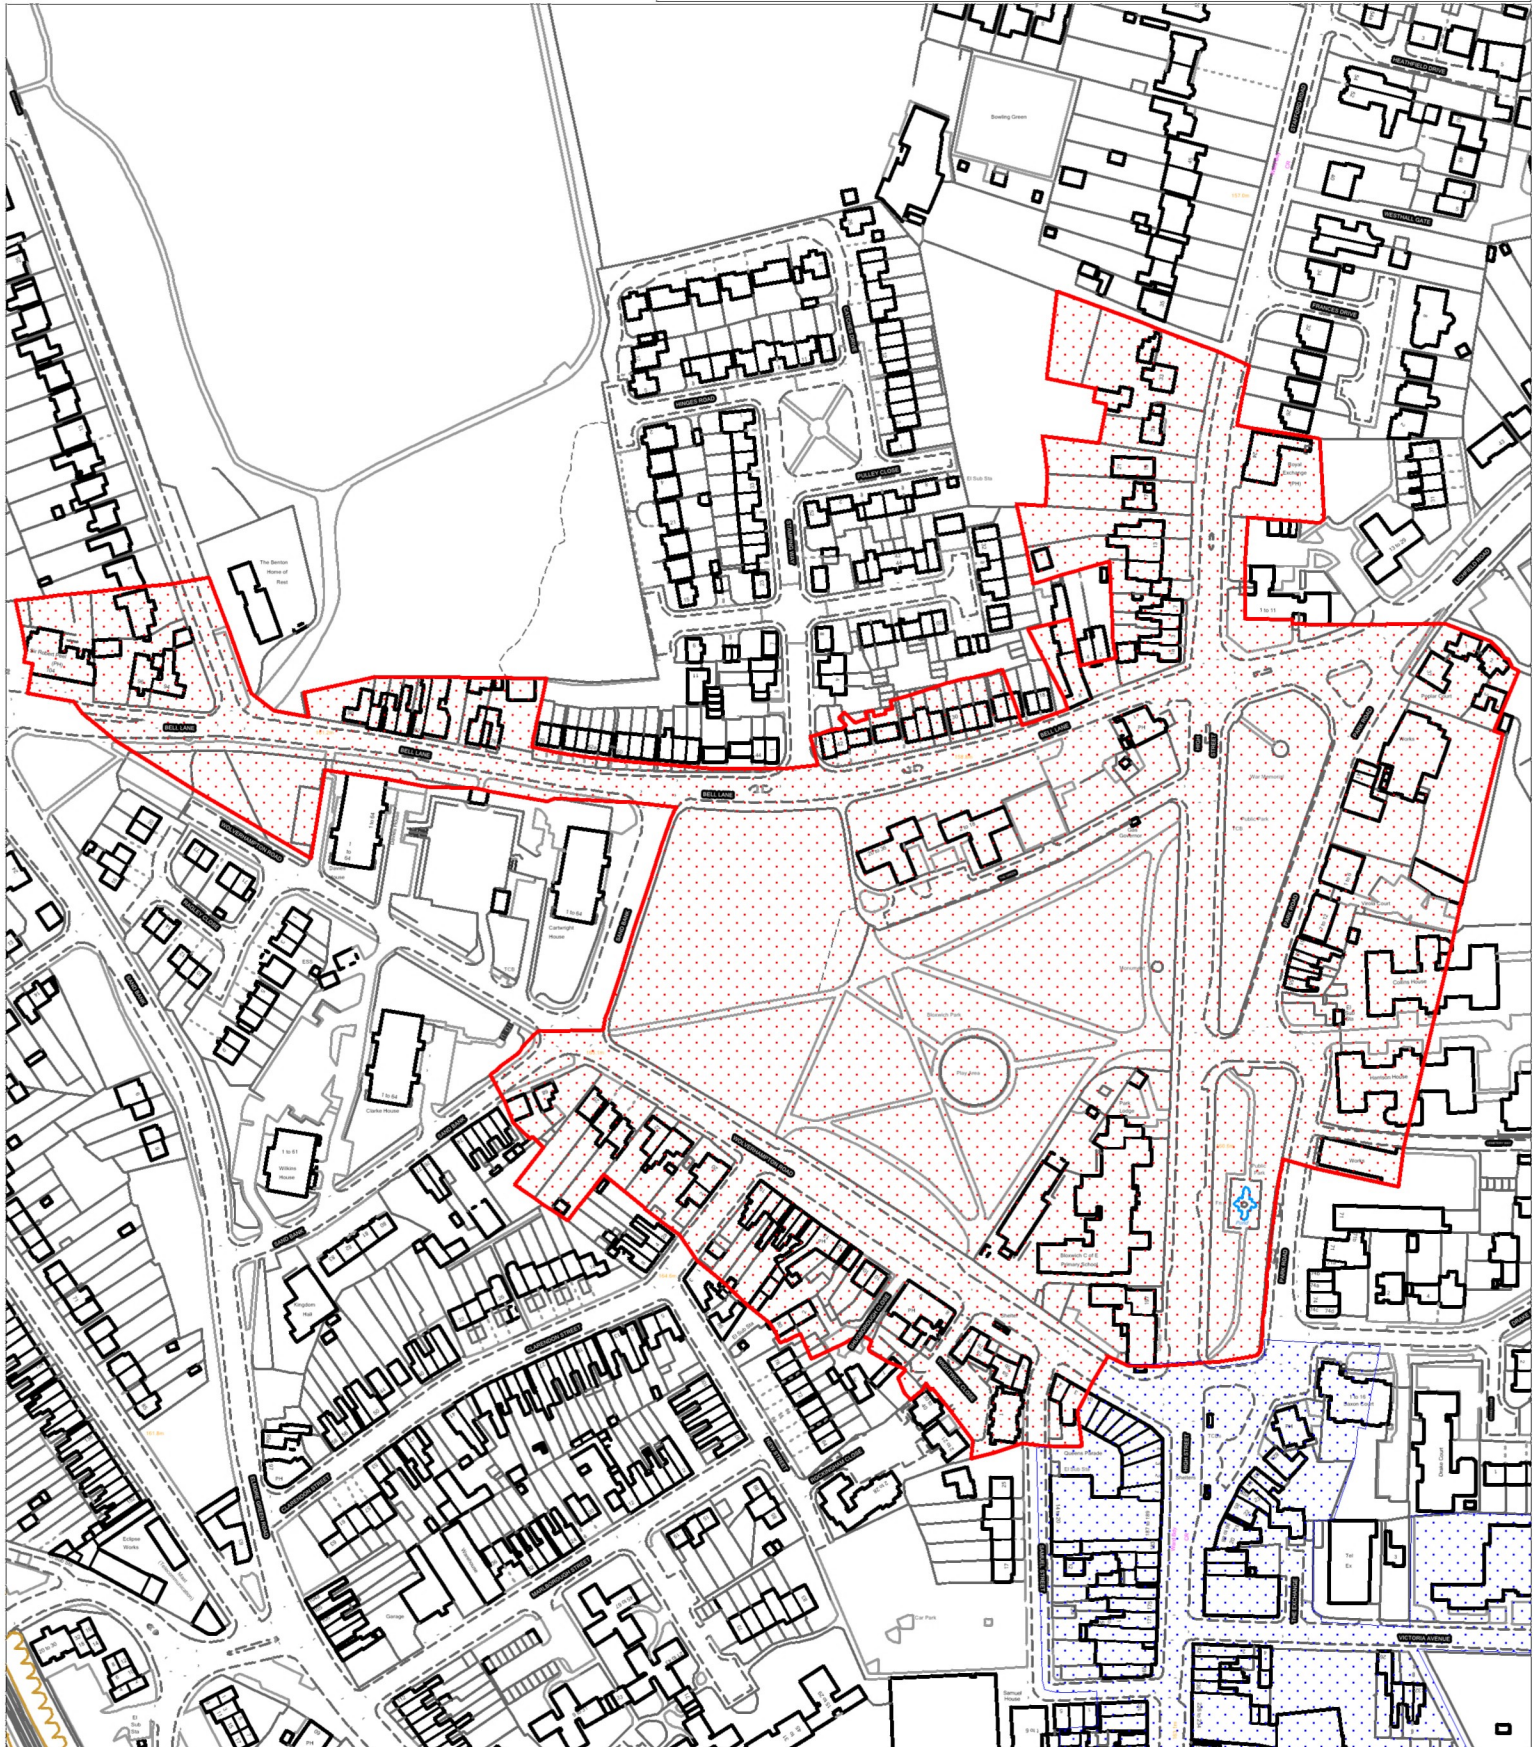

Walsall Council

CONSERVATION AREA: BLOXWICH PARK

Reproduced from the Ordnance Survey mapping with the permission of the Controller of Her Majesty's Stationery Office.
© Crown Copyright. Unauthorised reproduction infringes Crown copyright and may lead to prosecution or civil proceedings.
© Crown Copyright and database rights 2021 Ordnance Survey 100019529.

NO FURTHER COPIES ARE TO BE MADE

Not to Scale