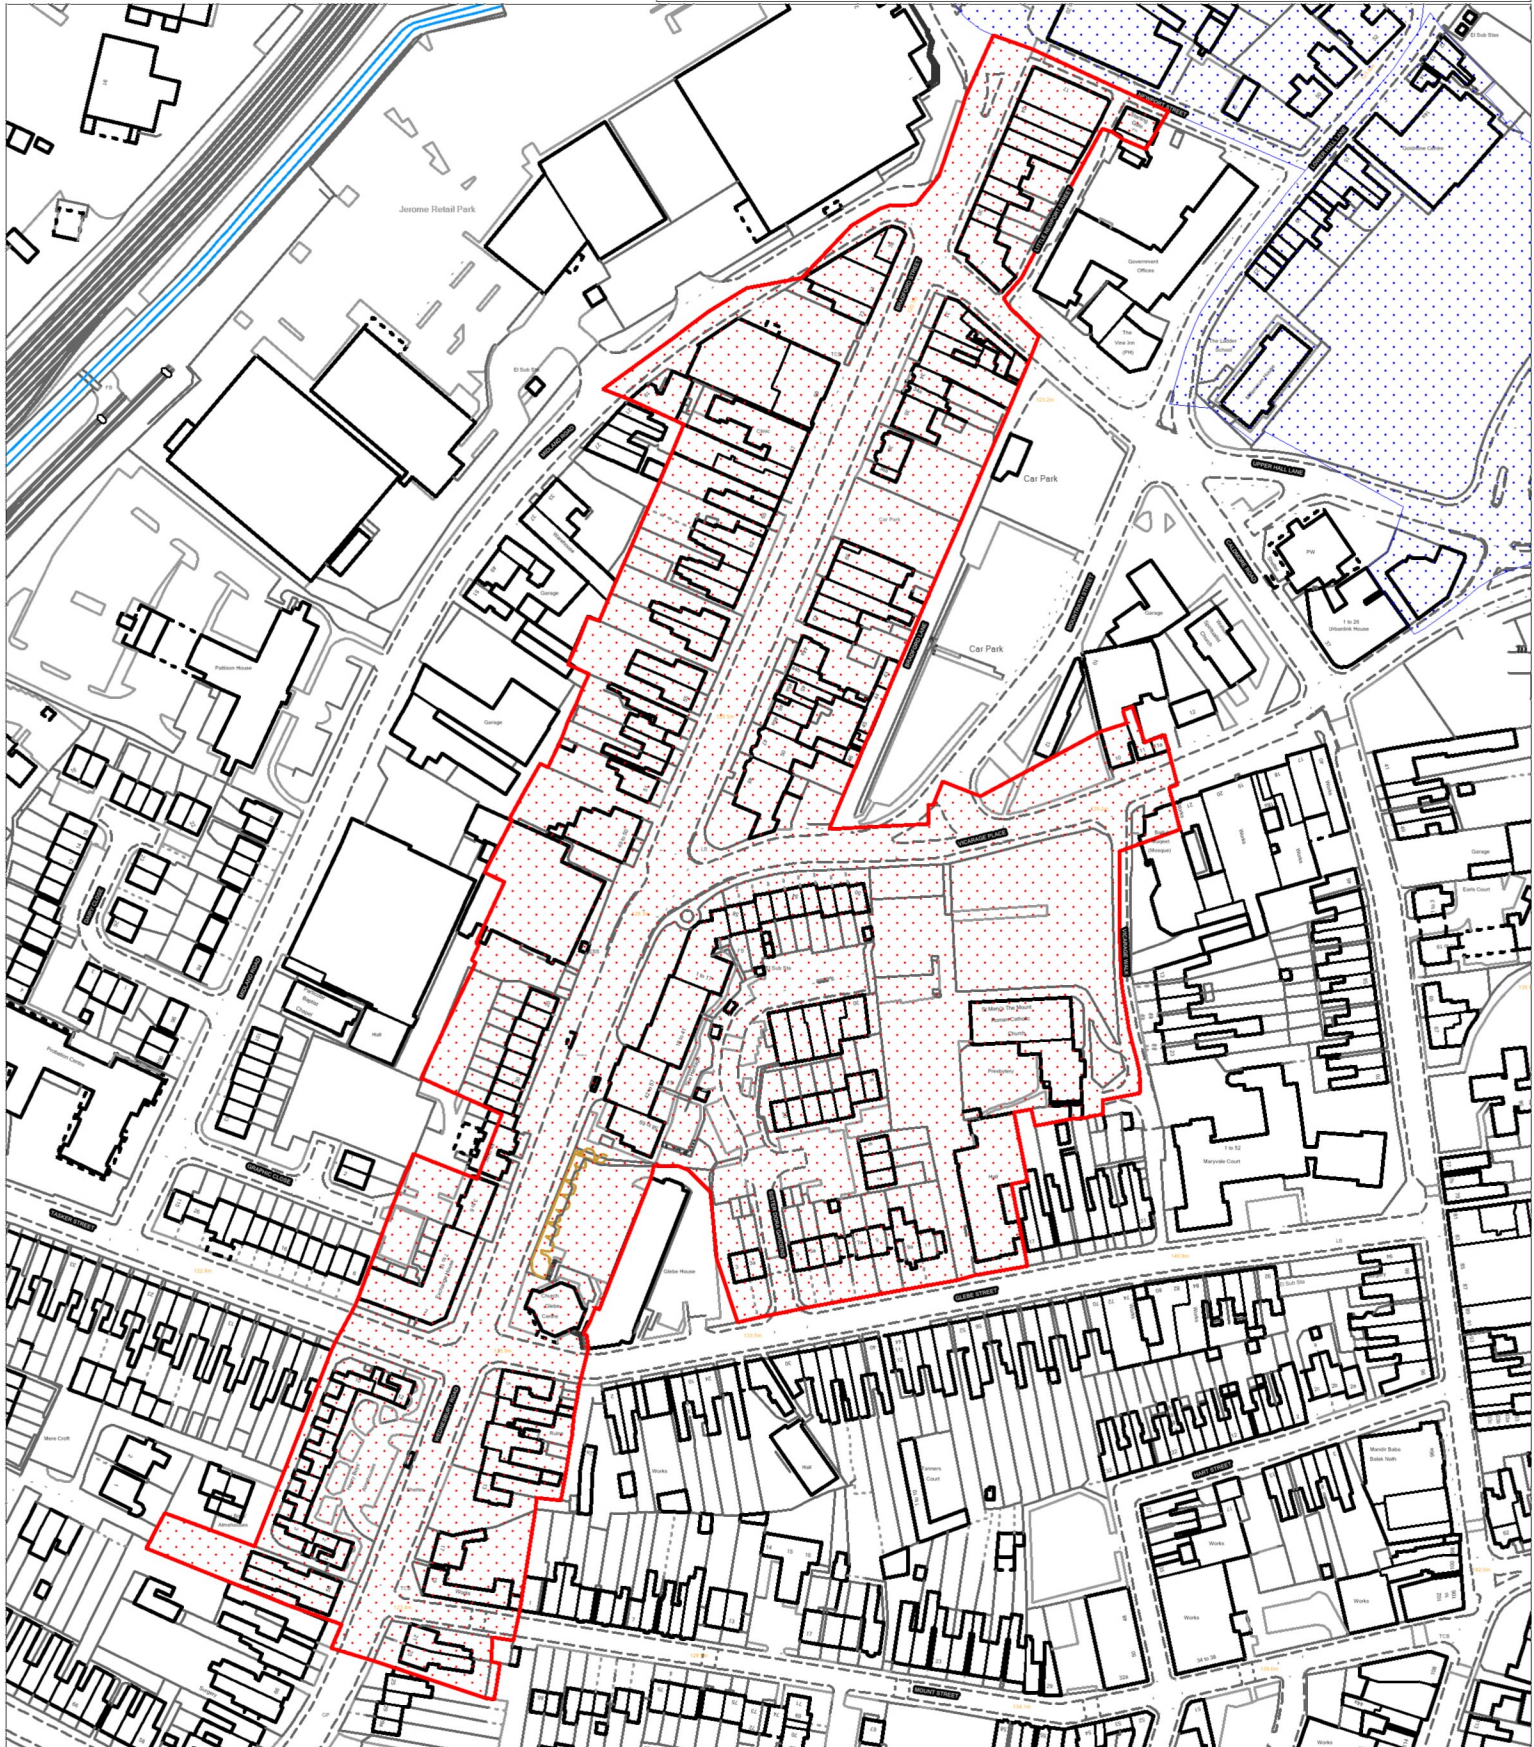

Walsall Council

CONSERVATION AREA: BRADFORD STREET

Reproduced from the Ordnance Survey mapping with the permission of the Controller of Her Majesty's Stationery Office.
© Crown Copyright. Unauthorised reproduction infringes Crown copyright and may lead to prosecution or civil proceedings.
© Crown Copyright and database rights 2021 Ordnance Survey 100019529.

NO FURTHER COPIES ARE TO BE MADE

Not to Scale