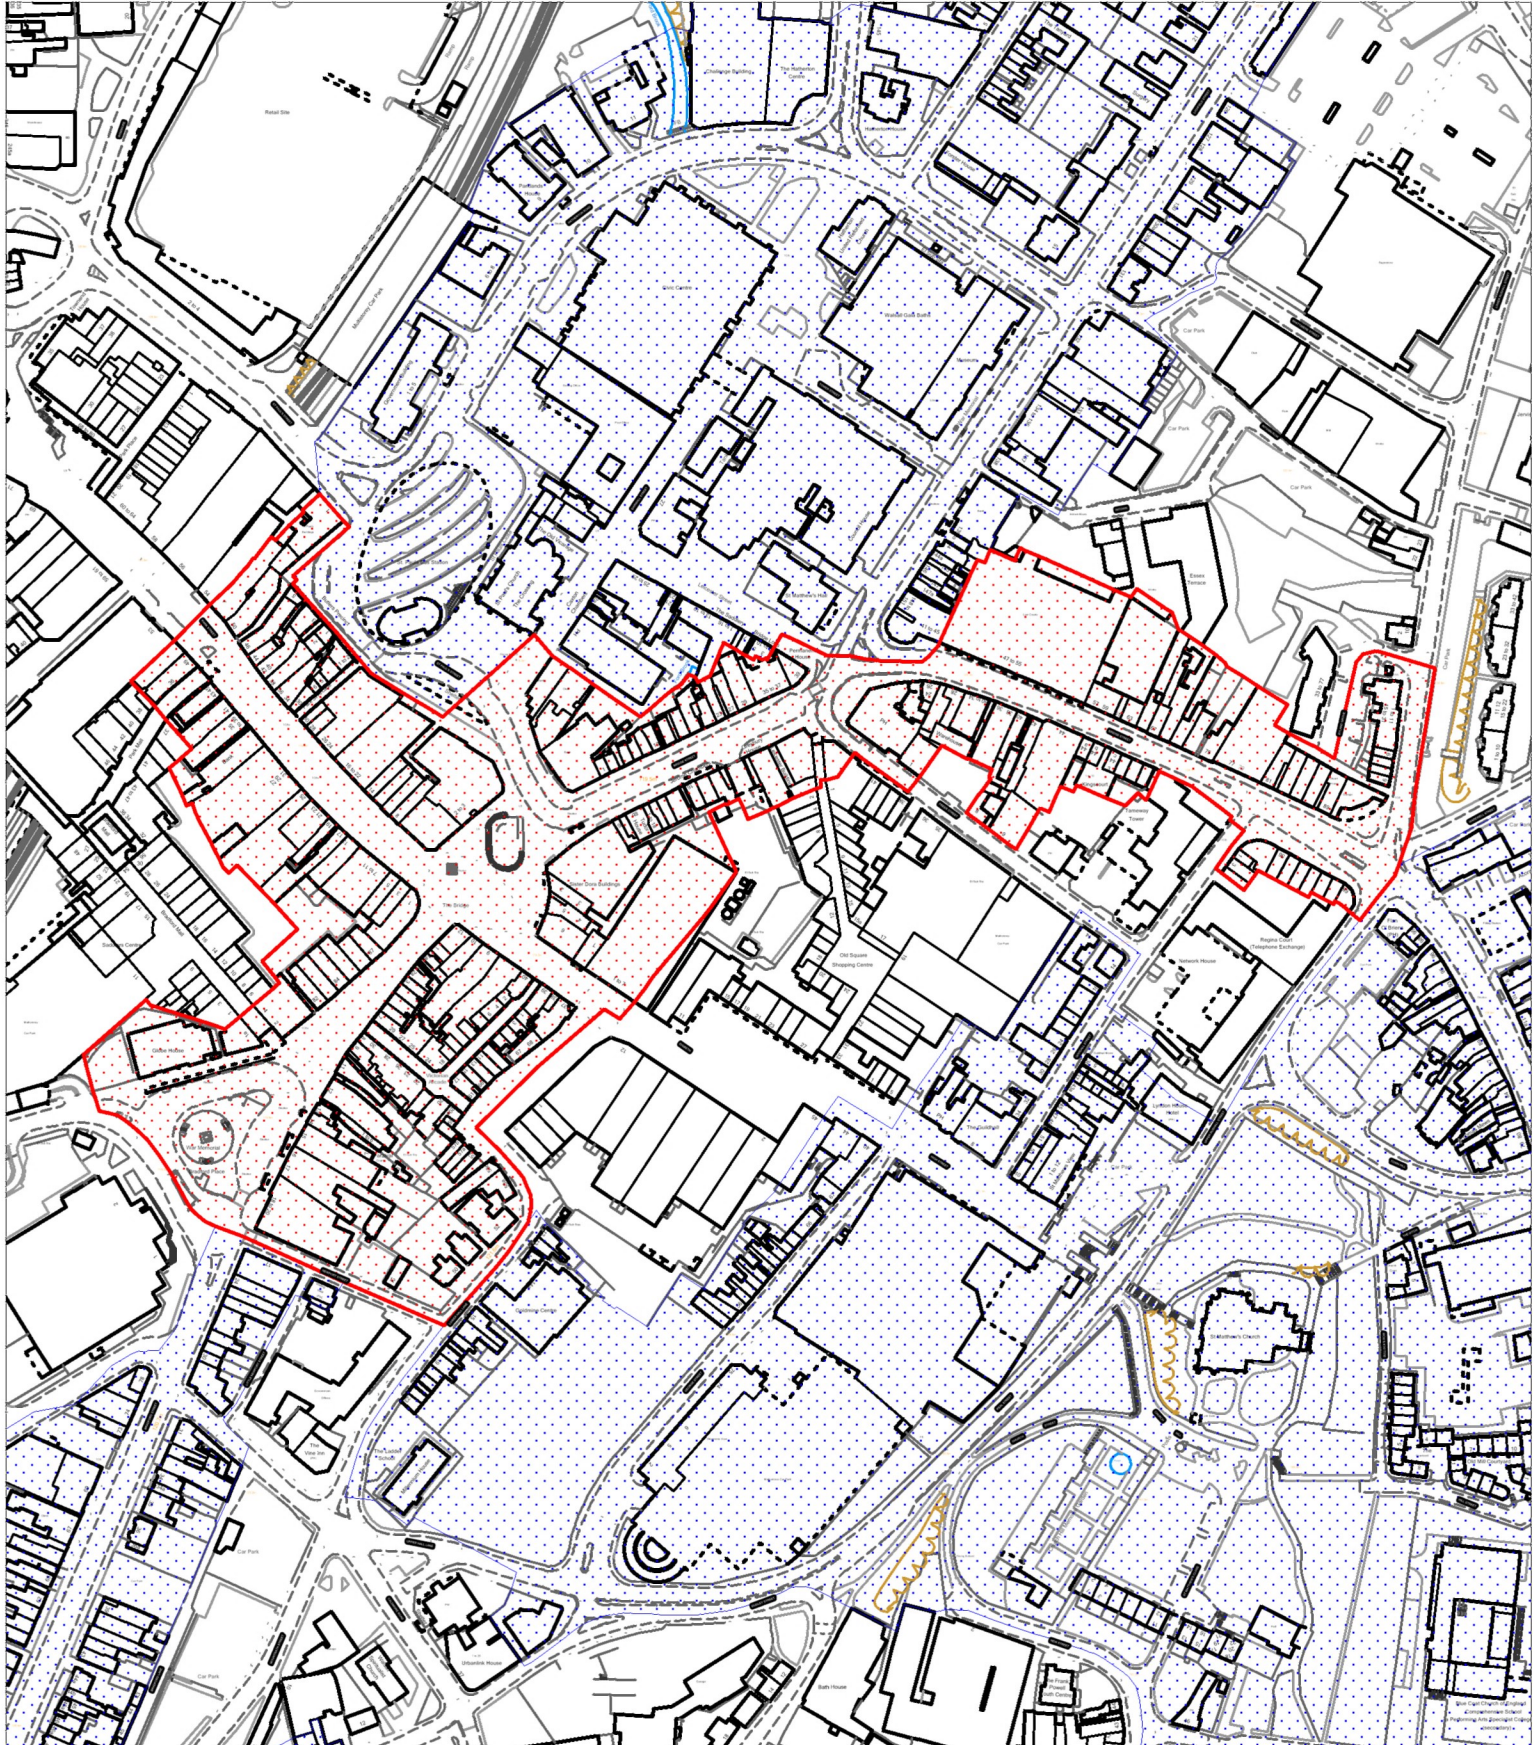

Walsall Council

CONSERVATION AREA: BRIDGE STREET

Reproduced from the Ordnance Survey mapping with the permission of the Controller of Her Majesty's Stationery Office.
© Crown Copyright. Unauthorised reproduction infringes Crown copyright and may lead to prosecution or civil proceedings.
© Crown Copyright and database rights 2021 Ordnance Survey 100019529.

NO FURTHER COPIES ARE TO BE MADE

Not to Scale