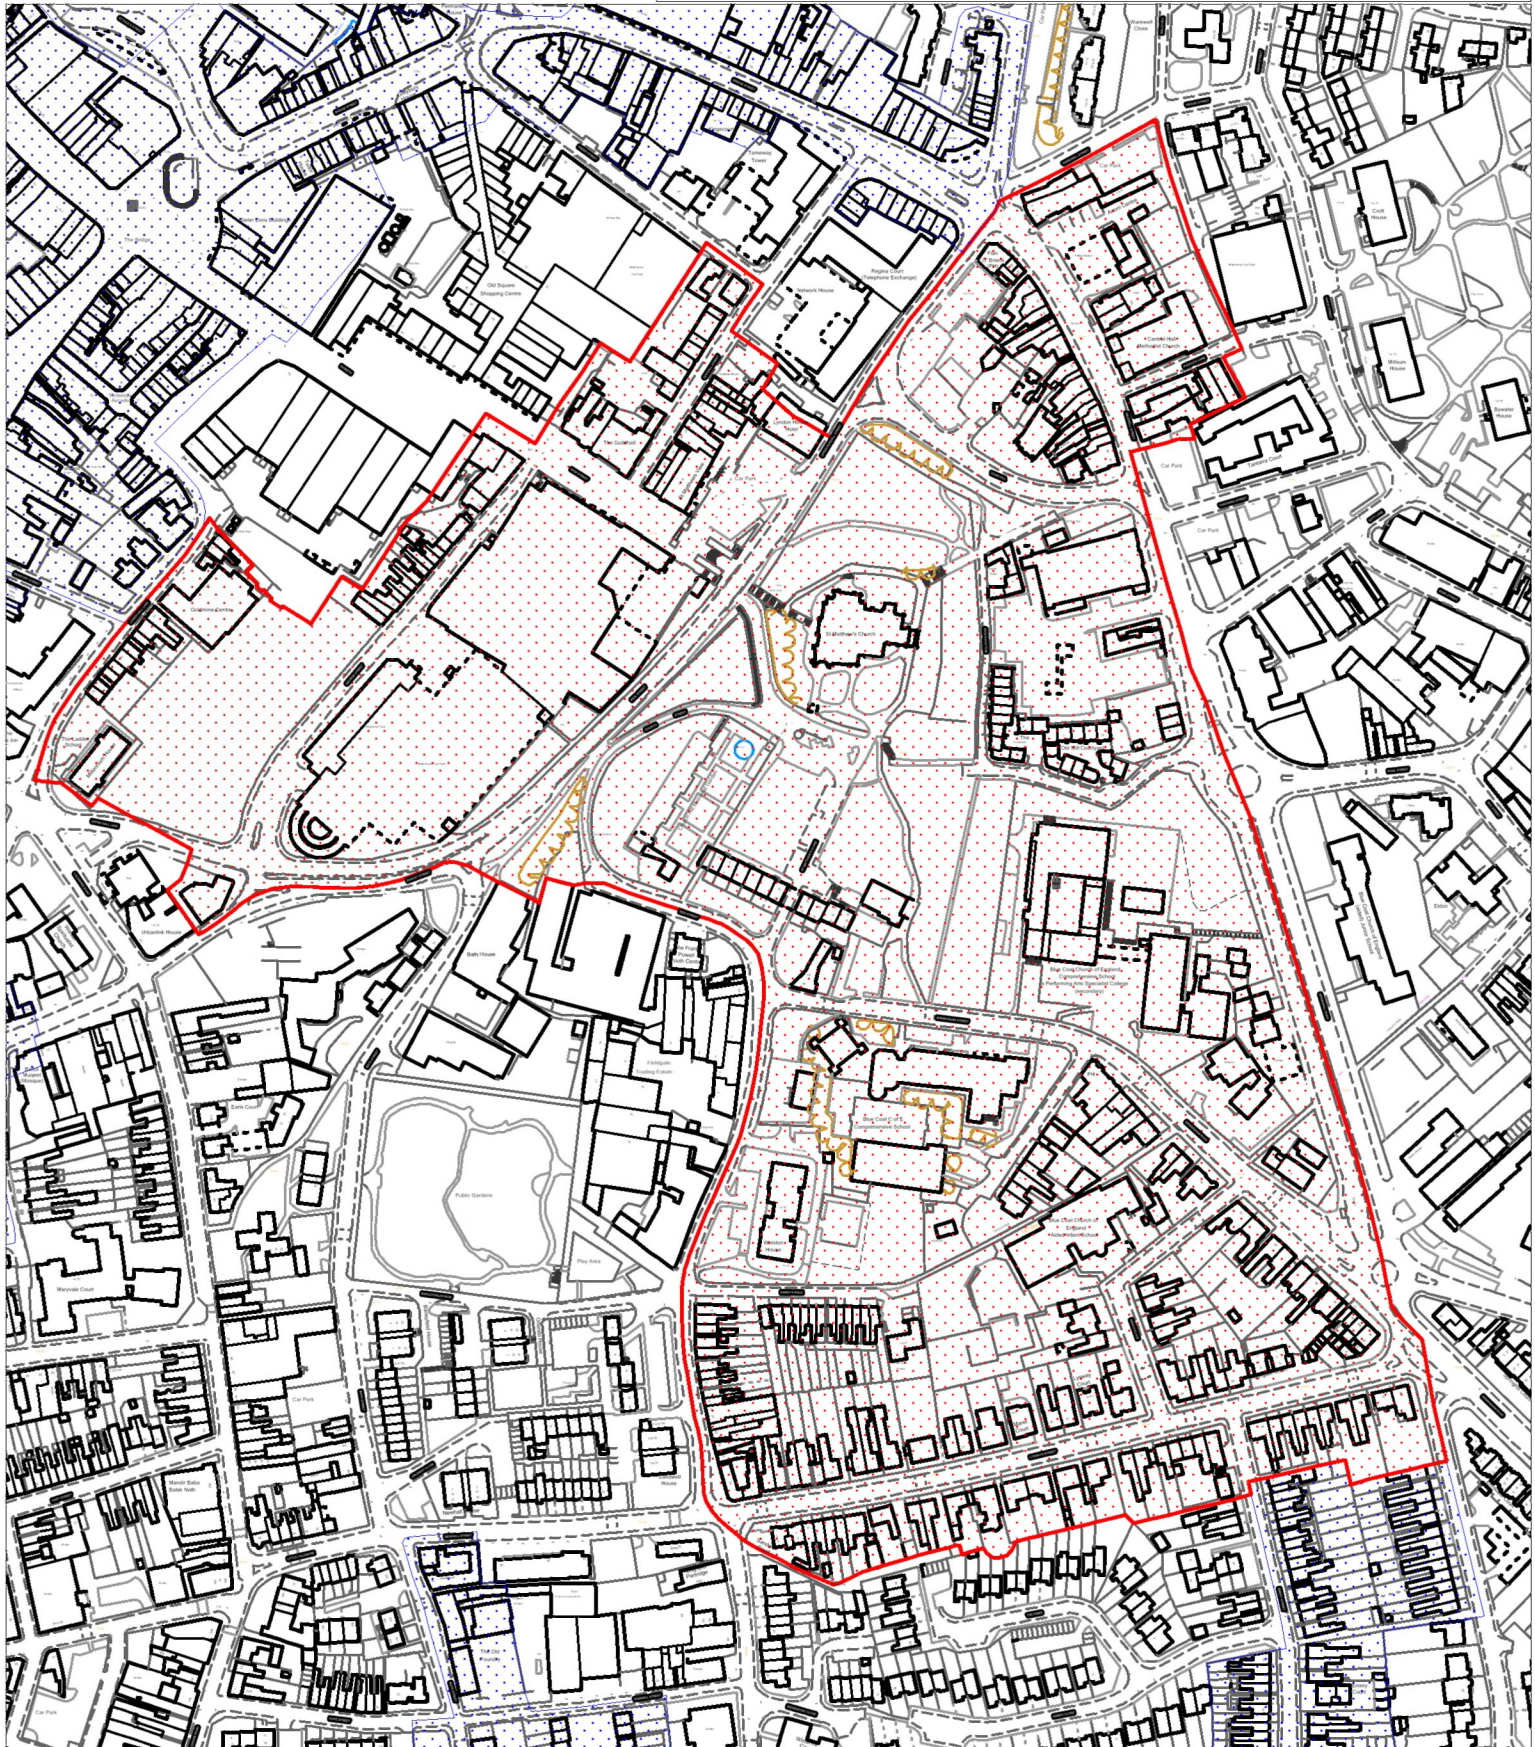

Walsall Council

CONSERVATION AREA: CHURCH HILL

Reproduced from the Ordnance Survey mapping with the permission of the Controller of Her Majesty's Stationery Office.
© Crown Copyright. Unauthorised reproduction infringes Crown copyright and may lead to prosecution or civil proceedings.
© Crown Copyright and database rights 2021 Ordnance Survey 100019529.

NO FURTHER COPIES ARE TO BE MADE

Not to Scale