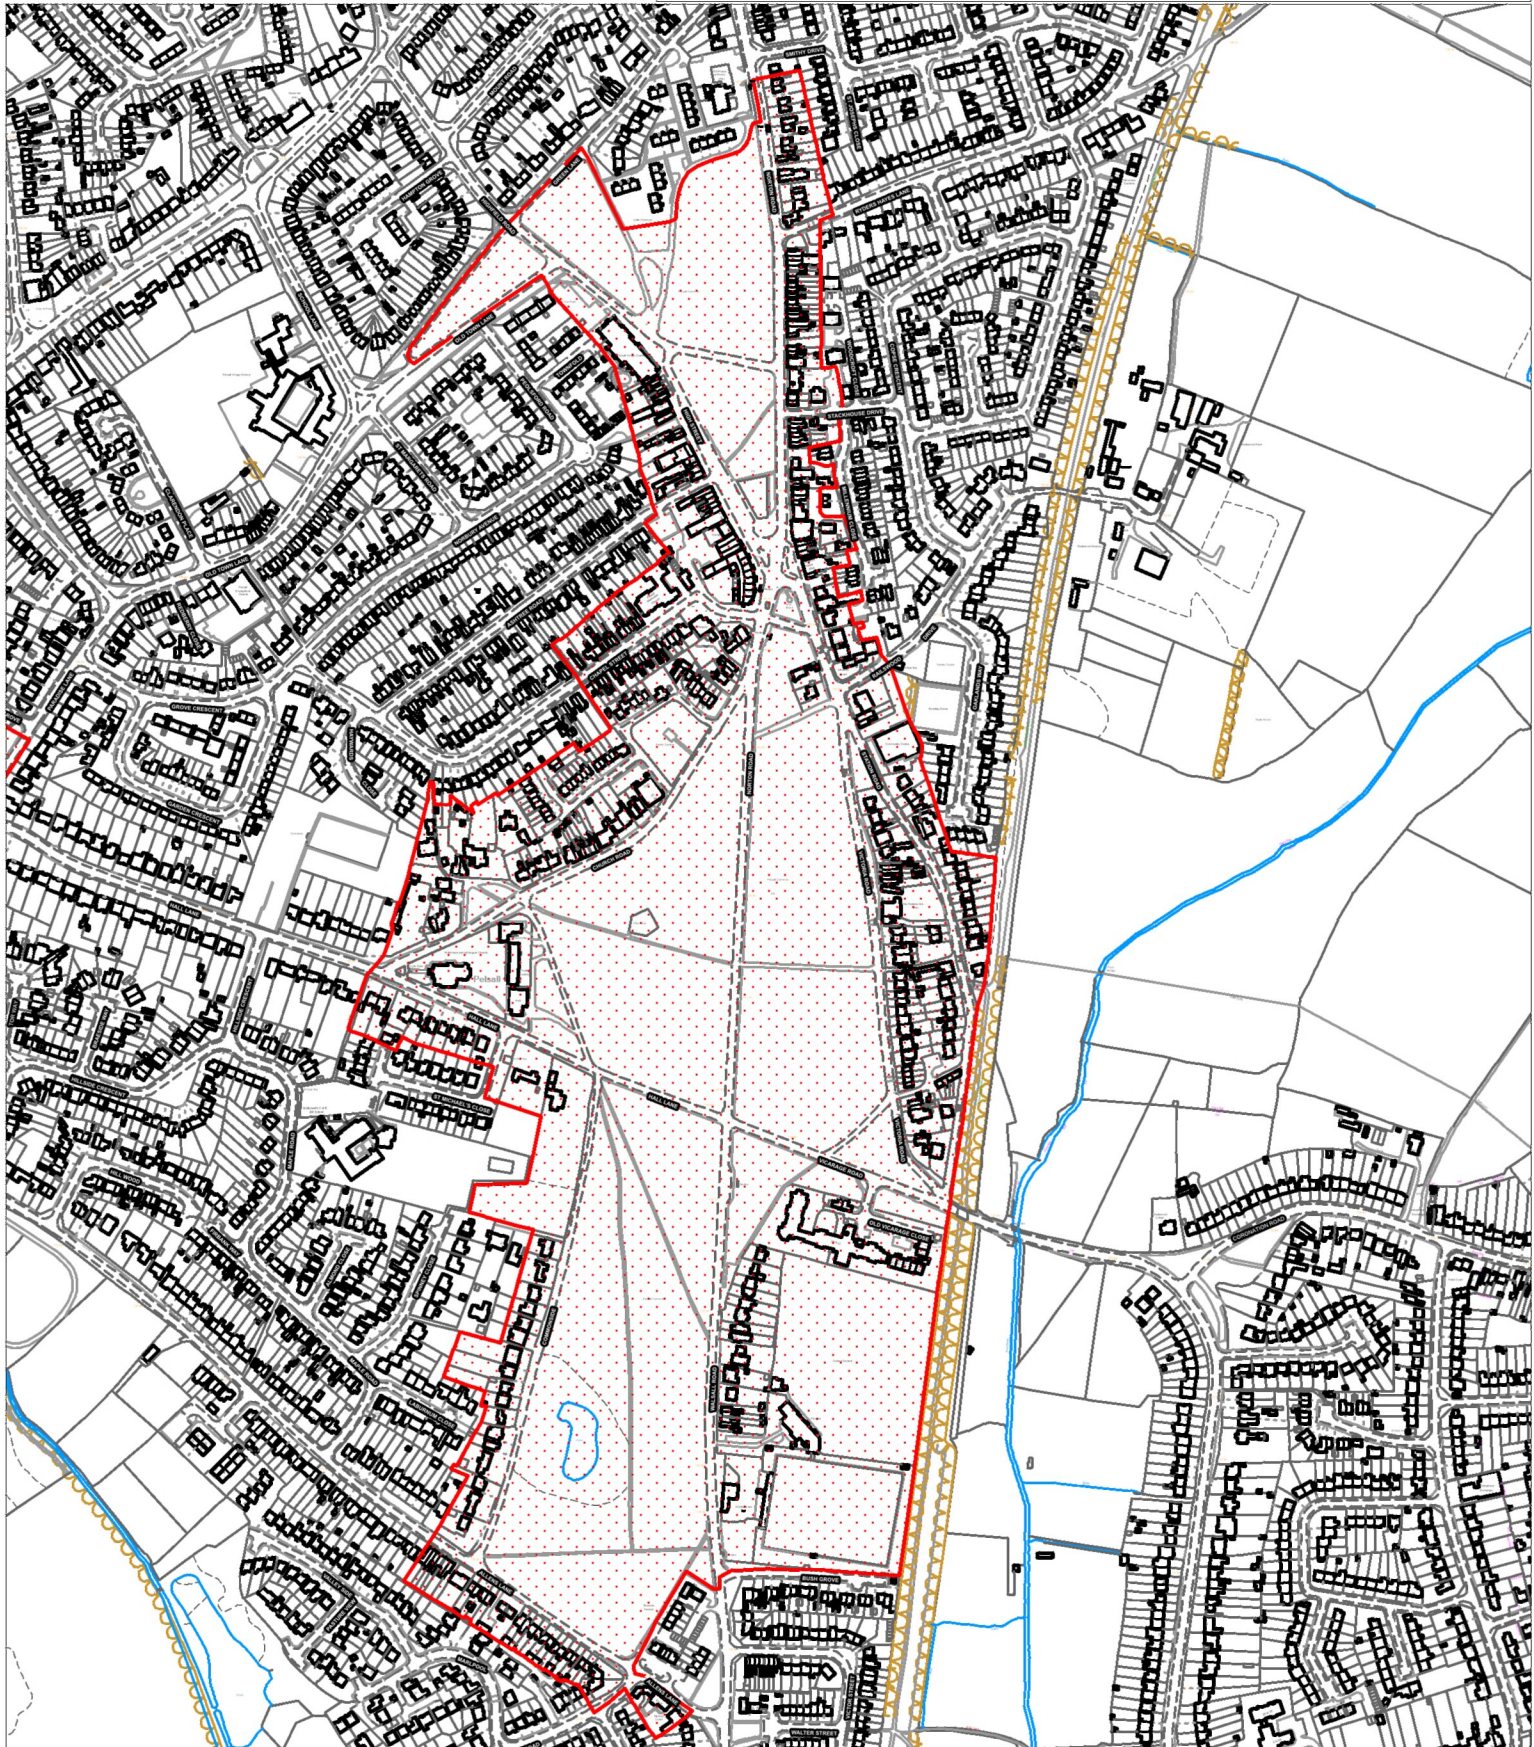

Walsall Council

CONSERVATION AREA: PELSALL COMMON

Reproduced from the Ordnance Survey mapping with the permission of the Controller of Her Majesty's Stationery Office.
© Crown Copyright. Unauthorised reproduction infringes Crown copyright and may lead to prosecution or civil proceedings.
© Crown Copyright and database rights 2021 Ordnance Survey 100019529.

NO FURTHER COPIES ARE TO BE MADE

Not to Scale