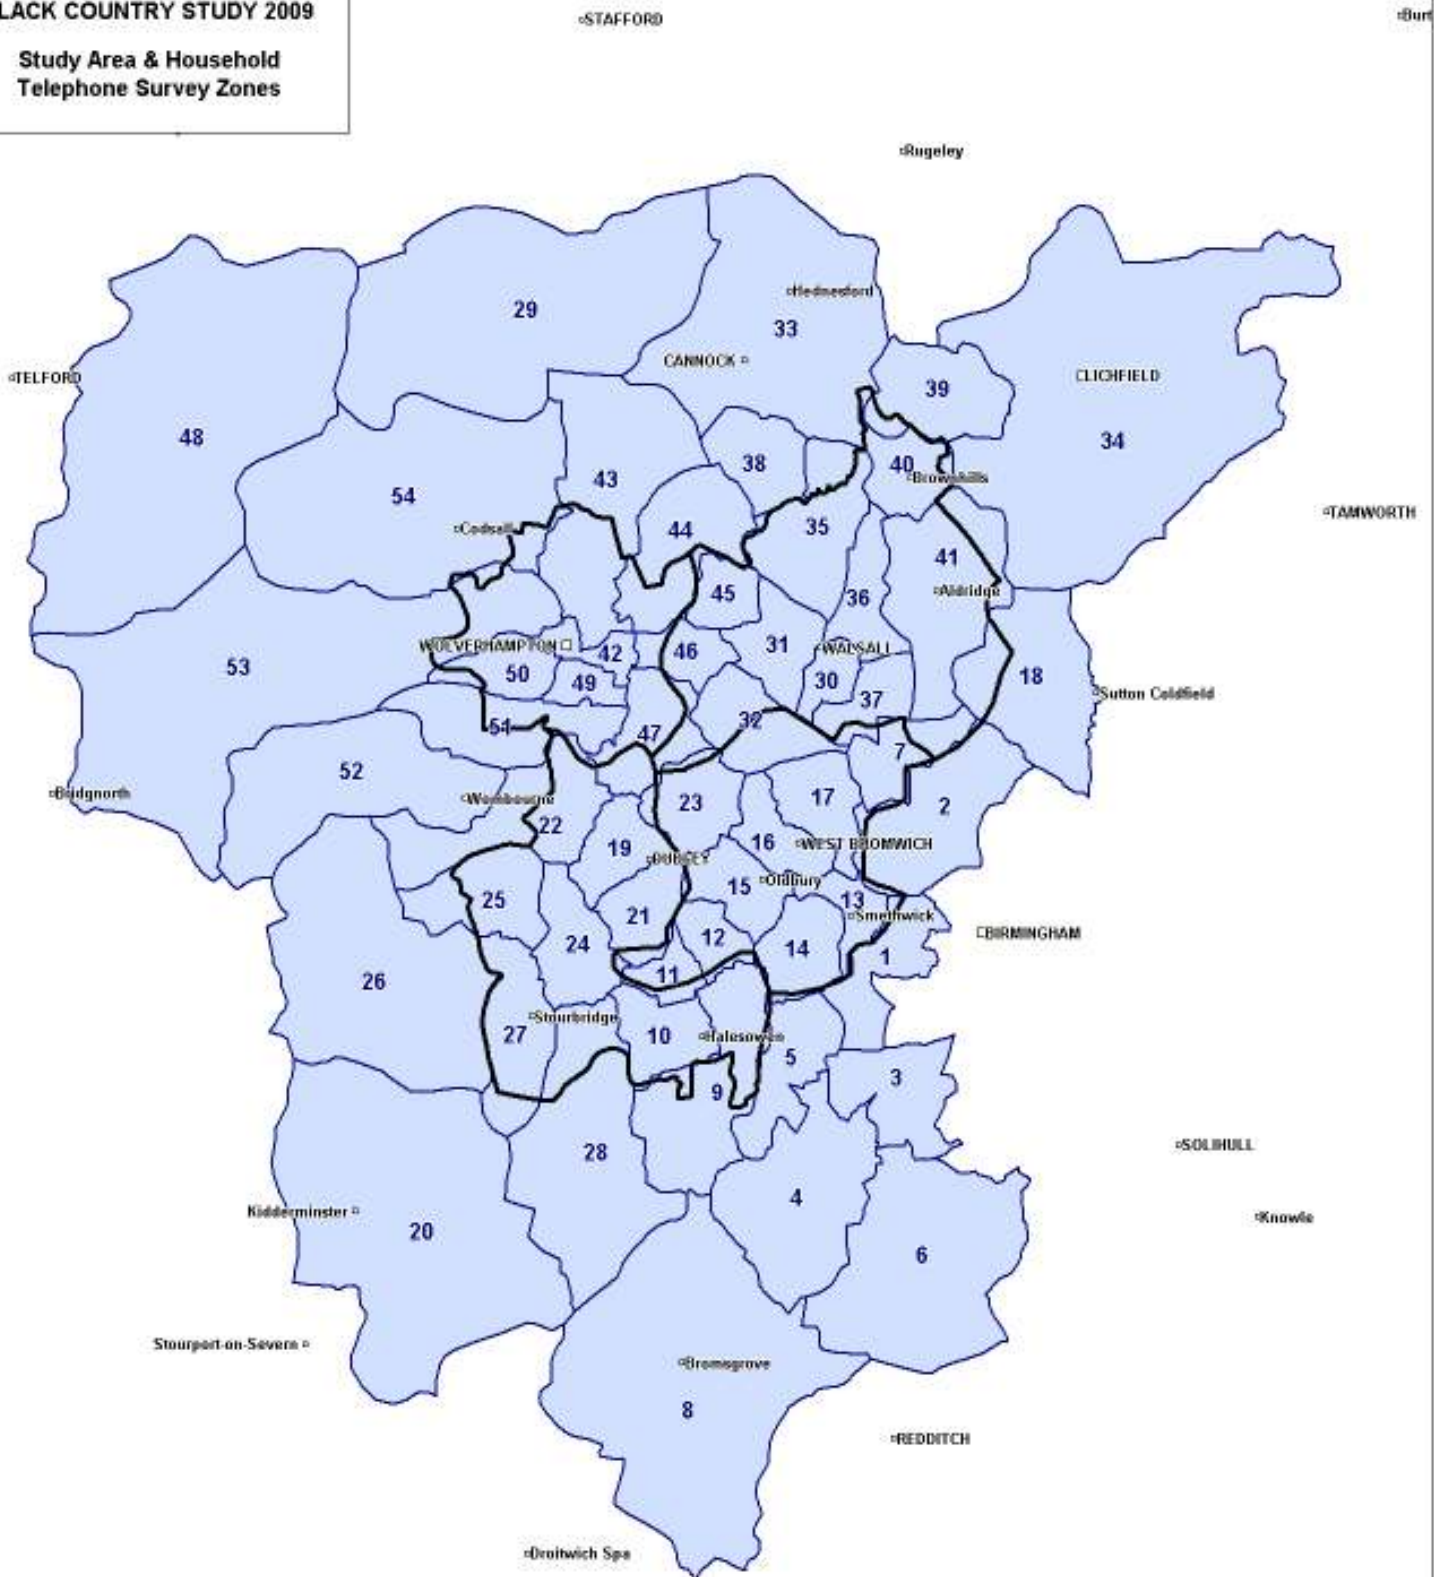

PLAN 1

BLACK COUNTRY STUDY AREA CONTEXT PLAN

BLACK COUNTRY STUDY
Study Context Plan

Map reproduced from GBPro 200 GB (2005 edition). © Colins Bartholomew Ltd (2005).

PLAN 2

HOUSEHOLD TELEPHONE SURVEY AREA ZONES

BLACK COUNTRY STUDY 2009

Study Area & Household Telephone Survey Zones

KEY

- Household Survey Zone
- Local Authority Boundary

Postal Districts Composing Zones

1 B16 / B17 / B18	13 B66	25 DY6	37 W55	49 W2
2 E20 / B21 / B42 / B44	14 B67 / B68	26 DY7	38 W56	50 W3
3 E29 / B30	15 B69	27 DY8	39 W57	51 W4
4 B31 / B45	16 B70	28 DY9	40 W58	52 W5
5 B32	17 B71	29 ST19	41 W59	53 W6 / W15.5 (Postal Sector)
6 B33 / B47 / B48	18 B73 / B74	30 W51	42 W1	54 W7 / W8 / W9
7 B43	19 DY1	31 W52	43 W10	
8 B60 / B61	20 DY10 / DY11	32 W510	44 W11	
9 B62	21 DY2	33 W511 / W512	45 W12	
10 B63	22 DY3	34 W513 / W514	46 W13	
11 B64	23 DY4	35 W53	47 W14	
12 B65	24 DY5	36 W54	48 TF11	

PLAN 3

BLACK COUNTRY KEY CENTRES

BLACK COUNTRY STUDY

Key Centres Plan

KEY

- Black Country Local Authority
- Strategic Centre
- Town/Large District Centre

PLAN 4

BLACK COUNTRY MAIN FOODSTORE PROVISION