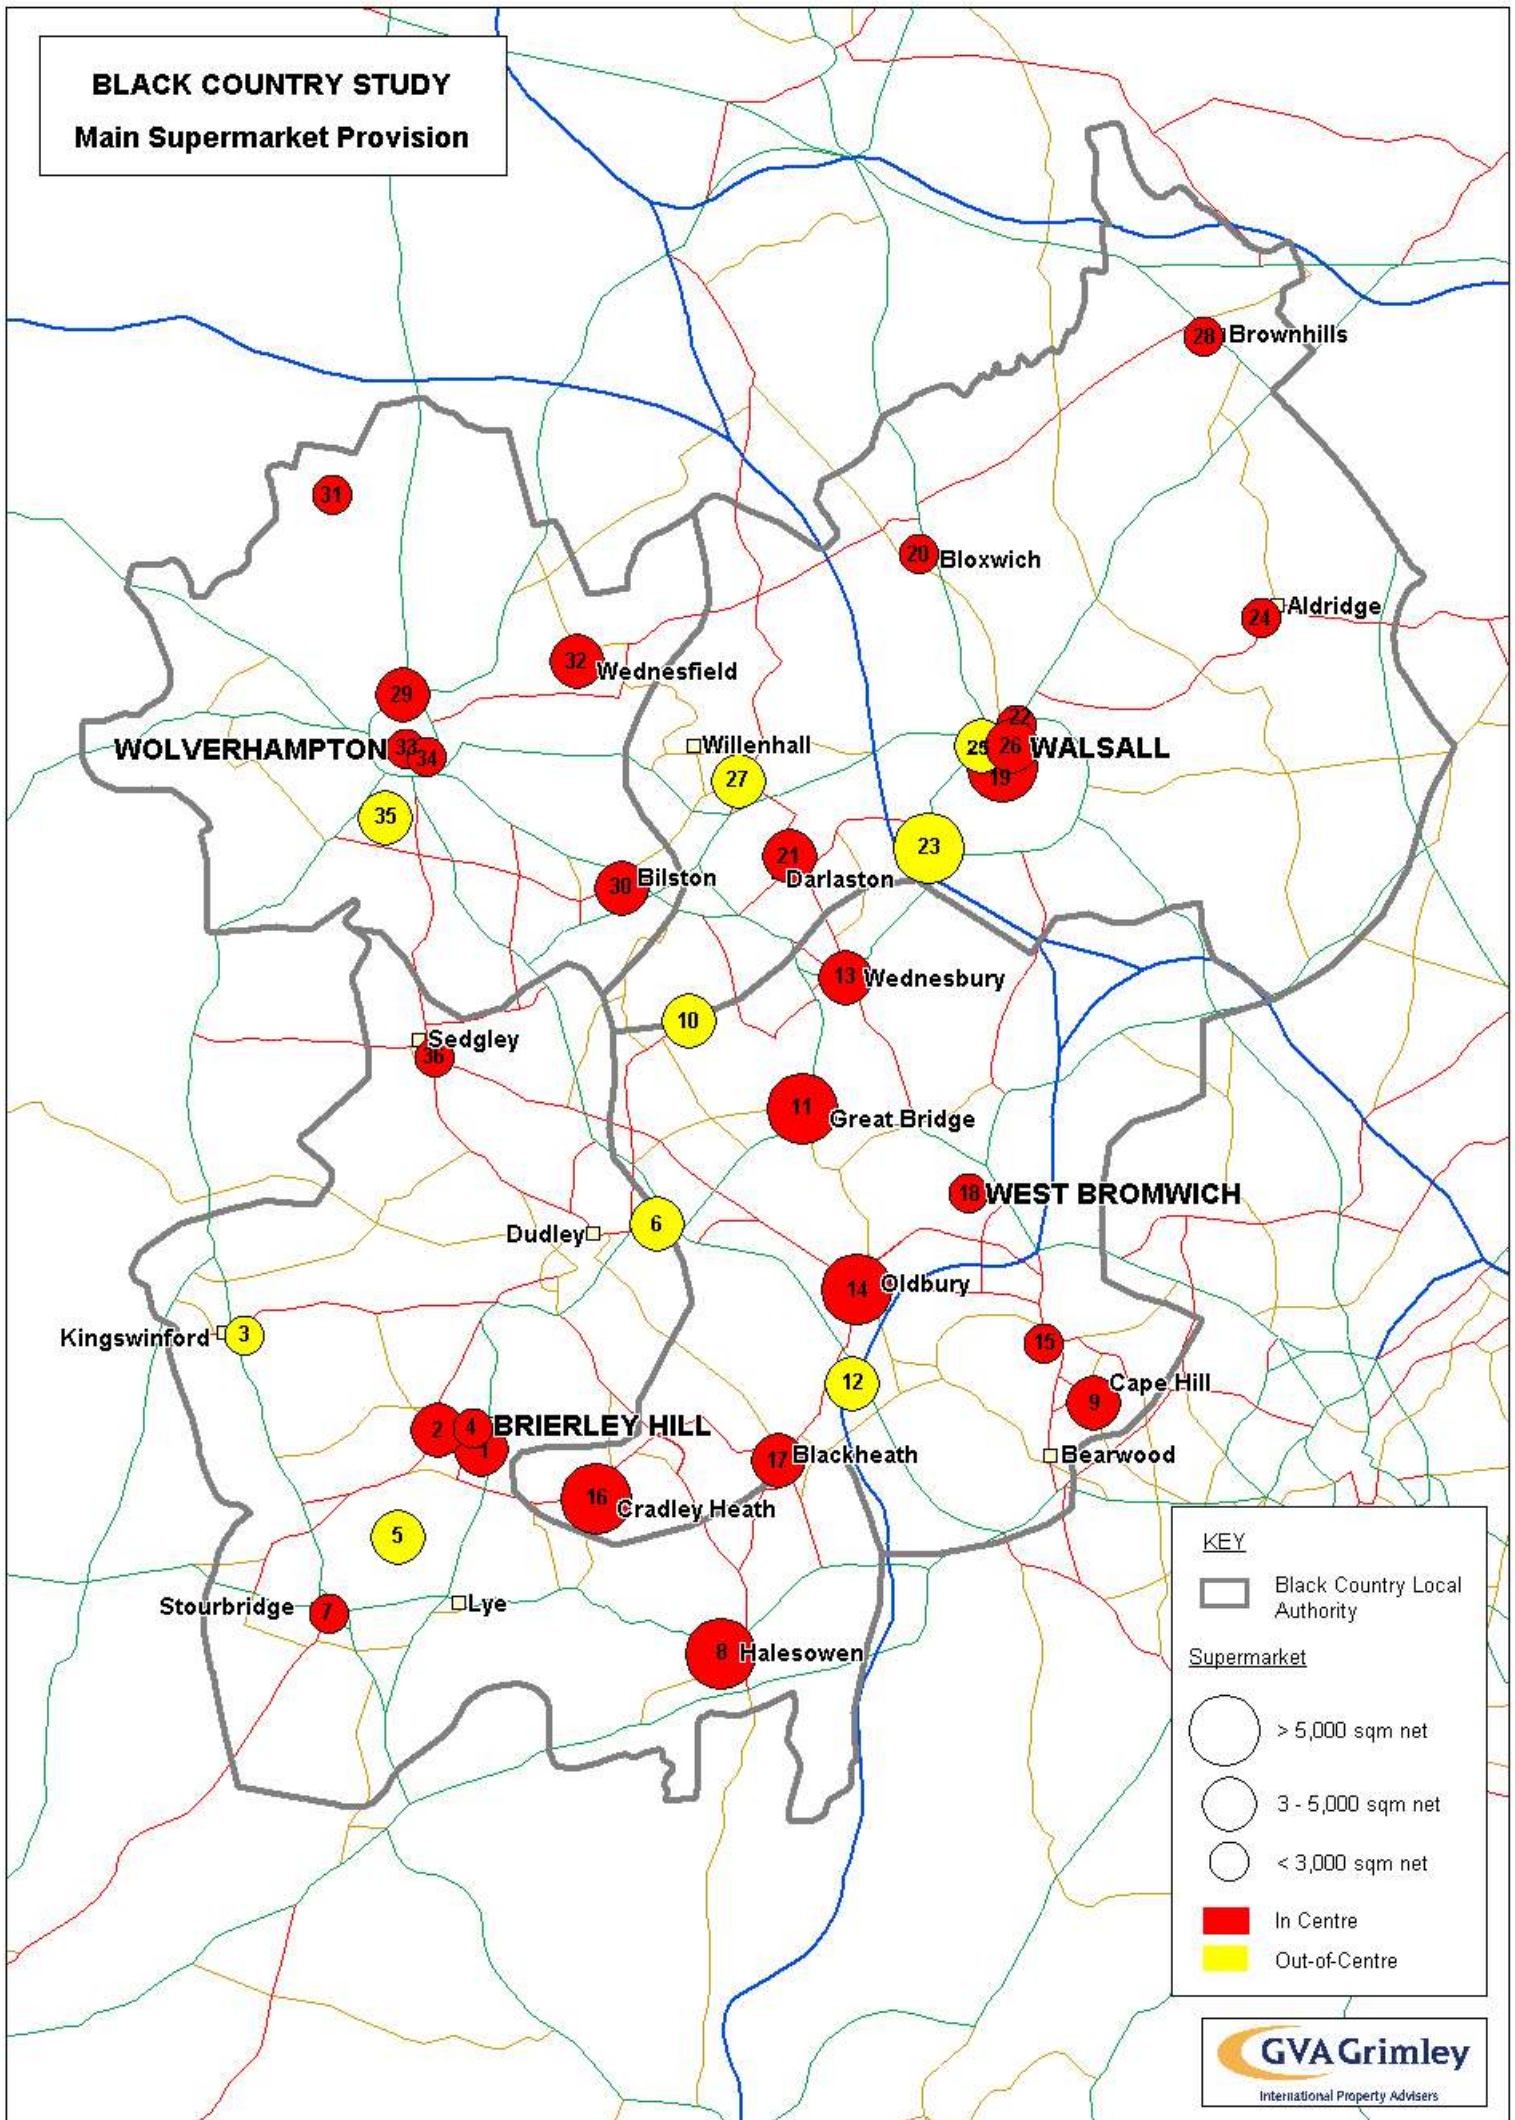

PLAN 4 REFERENCES

Reference Number	Store	Address
1	Asda	The Merry Hill Centre
2	Asda	Pearson St., Brierley Hill
3	Morrisons	Charterfield Shopping Centre, Kingswinford
4	J Sainsbury	The Merry Hill Centre
5	J Sainsbury	Sandringham Way, Brierley Hill
6	Tesco	Birmingham Road
7	Waitrose	Ryemarket, Stourbridge
8	Asda	Cornbow Centre, Halesowen
9	Asda	Windmill Lane, Cape Hill
10	Asda	Wednesbury Oak Road, Tipton
11	Asda	Brickhouse Lane South, Great Bridge
12	Asda	Wolverhampton Road, Oldbury
13	Morrisons	239 Holyhead Road, Wednesbury
14	J Sainsbury	Freeth St., Oldbury
15	Tesco	Tollgate Precinct, Smethwick
16	Tesco	Foxoak St., Cradley Heath
17	J Sainsbury	Halesowen St., Blackheath
18	Tesco	The Sandwell Centre, West Bromwich
19	Asda	George St., Walsall
20	Asda	Woodhall Street, Bloxwich
21	Asda	St. Lawrence Way, Darlaston
22	Morrisons	125 Lichfield St., Walsall
23	Morrisons	Wallows Lane, Walsall
24	Morrisons	Anchor Road, Aldridge
25	J Sainsbury	Reedswood Way, Walsall
26	Tesco	10 Old Square, Walsall
27	Tesco	Neptune Industrial Estate, Willenhall
28	Tesco	High Street, Brownhills
29	Asda	Molineux Way, Wolverhampton
30	Morrisons	Market Street, Bilston
31	Morrisons	Pendeford Park Shopping Centre, Pendford
32	J Sainsbury	Rookery St., Wednesfield
33	Tesco	The Gallery, Wolverhampton
34	J Sainsbury	20 St George's Parade, Wolverhampton
35	Waitrose	Marston Road, Wolverhampton

BLACK COUNTRY STUDY
Main Supermarket Provision