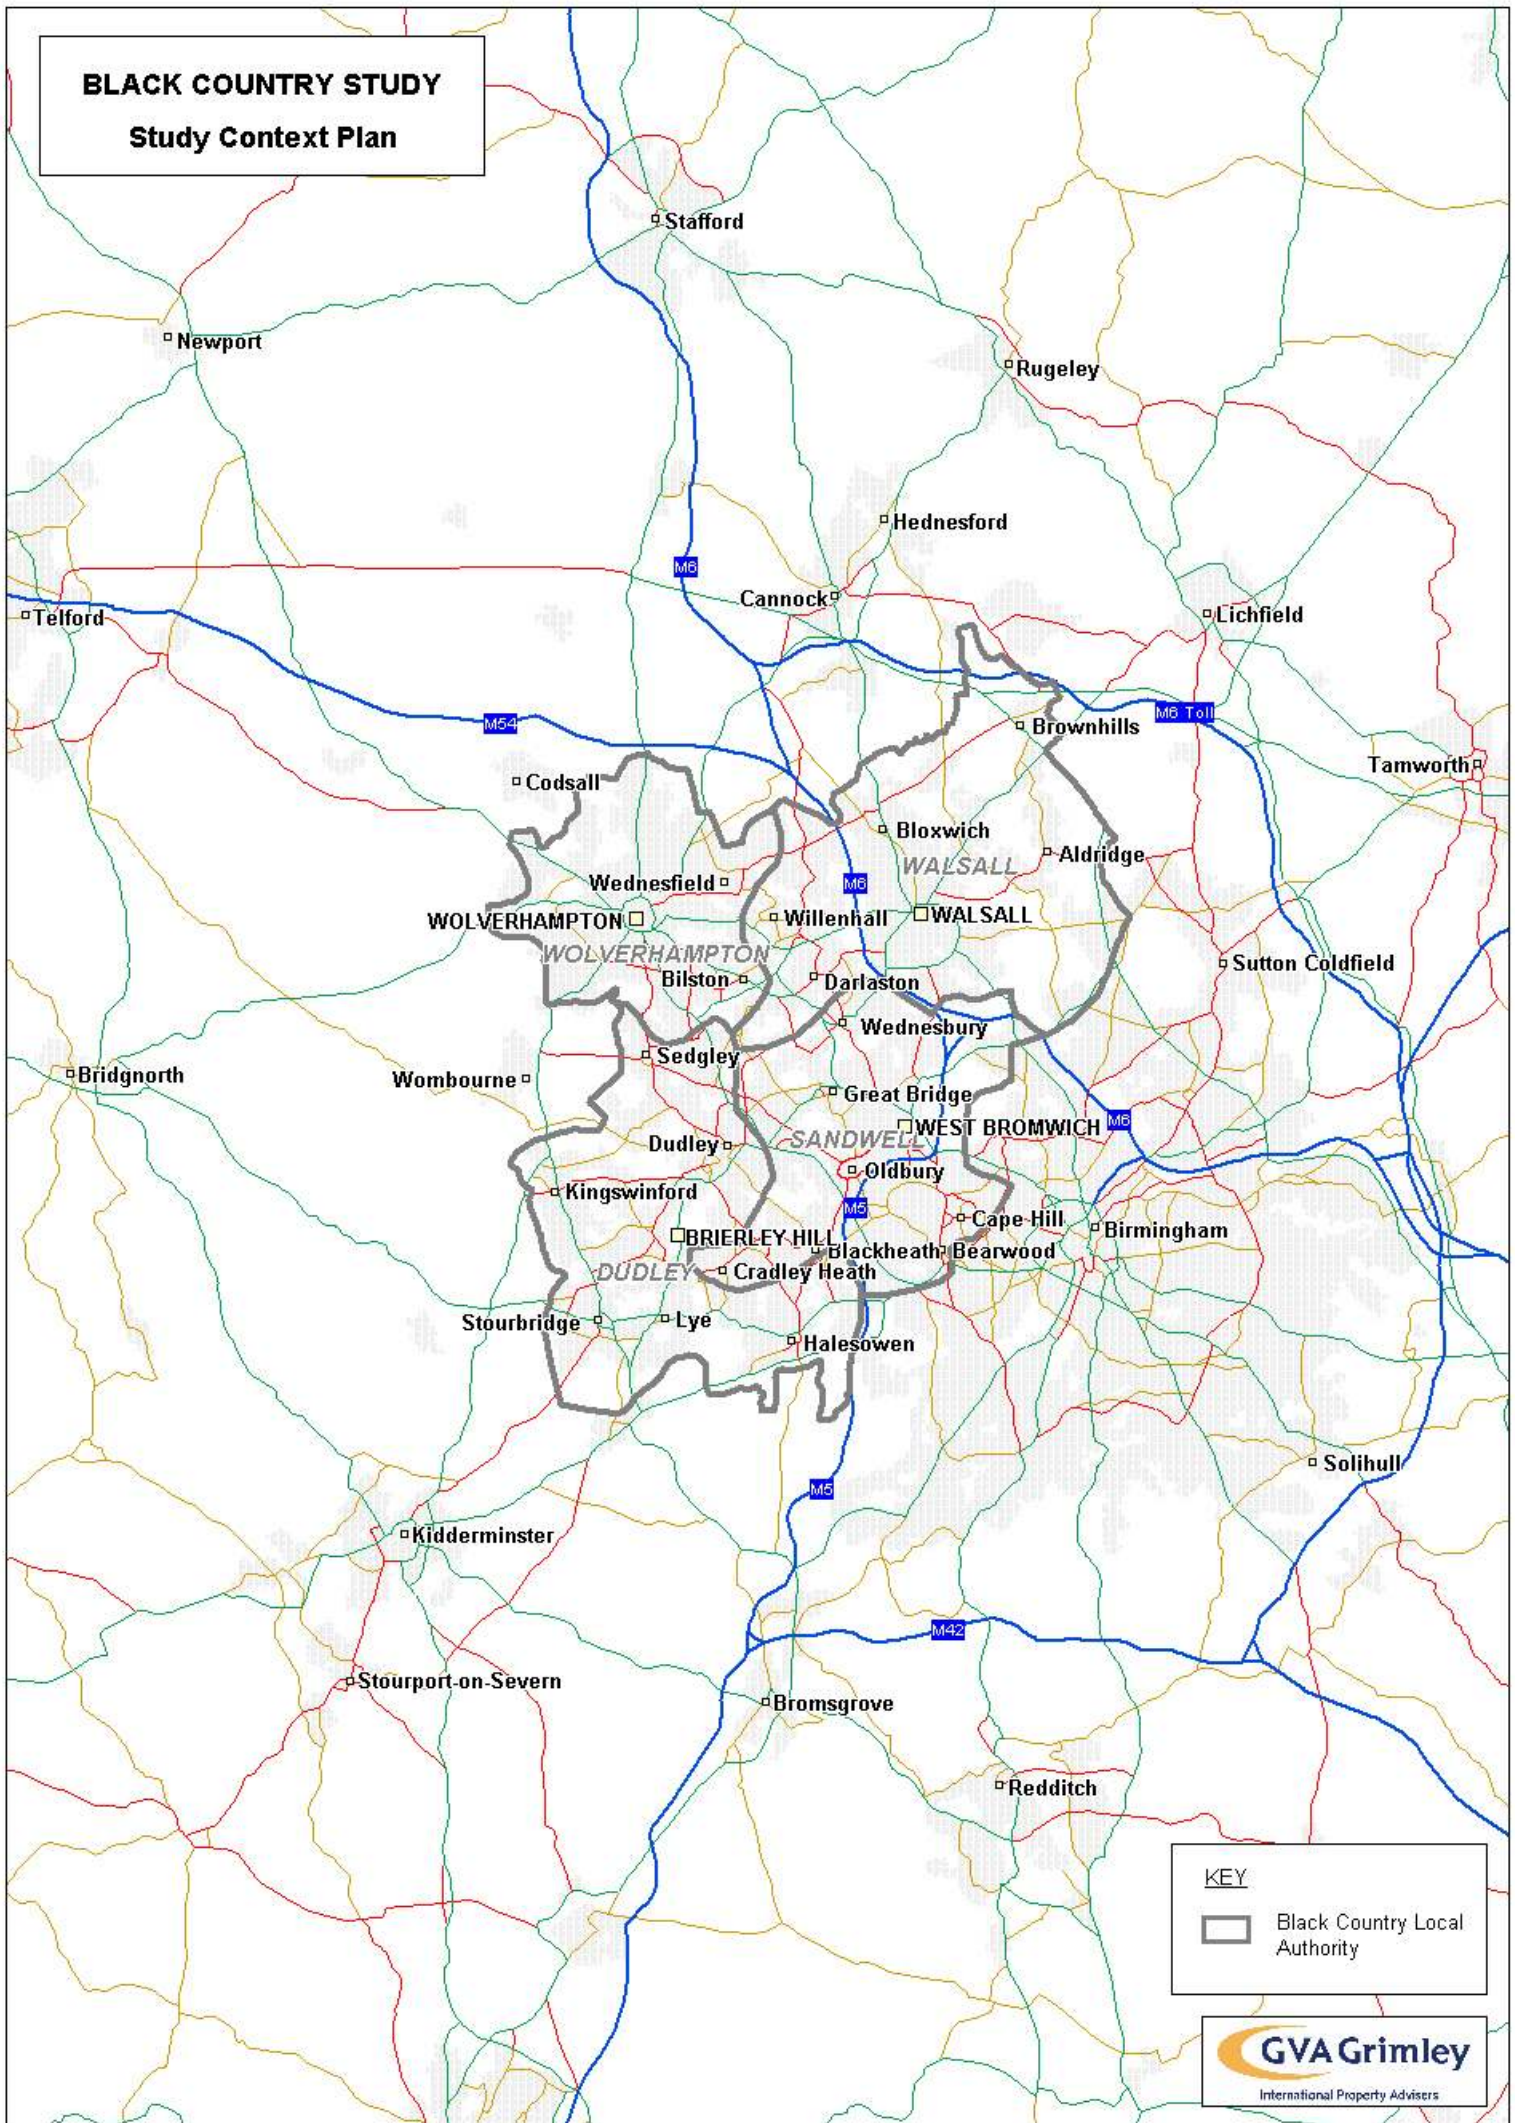

PLAN 1

BLACK COUNTRY STUDY AREA CONTEXT PLAN

BLACK COUNTRY STUDY
Study Context Plan

Map reproduced from GBPro 200 GB (2005 edition). © Colins Bartholomew Ltd (2005).

PLAN 2

HOUSEHOLD TELEPHONE SURVEY AREA ZONES

PLAN 3

BLACK COUNTRY KEY CENTRES

BLACK COUNTRY STUDY

Key Centres Plan

KEY

- Black Country Local Authority
- Strategic Centre
- Town/Large District Centre

PLAN 4

BLACK COUNTRY MAIN FOODSTORE PROVISION

BLACK COUNTRY STUDY
Main Supermarket Provision

PLAN 5

BLACK COUNTRY RETAIL WAREHOUSE PROVISION

PLAN 5 REFERENCES

Reference Number	Store	Address
1	Oldbury Green Retail Park	Oldbury Ringway
2	Gallagher Retail Park	Axletree Way
3	Towngate Retail Park	Burnt Tree Island
4	Oak Retail Park	Dudley Road
5	Port West	Dudley Road
6	Broadwalk Retail Park	Bescot Crescent
7	Junction 10 Retail Park	Bentley Mill Way
8	Reedwood Retail Park	Reedwood Way
9	Keyway Retail Park	Armstrong Way
10	Jerome Retail Park	Mildlans Road
11	Crown Wharf Retail Park	Wolverhampton Street
12	The Peel Centre Retail Park	Stafford Street
13	Bentley Bridge Retail Park	Wednesfield Way
14	Bilston Road Retail Park	Bilston Road
15	Mitre Retail Park	Bilston Road / Eagle Street
16	B & Q unit	Mucklow Hill
17	Wickes Unit	Prospect Road
18	Comet unit	91 - 107 Dudley Road
19	Focus unit	45 Dudley Road
20	B & Q unit	New Road
21	Focus unit	Ferrie Grove, High Street
22	Focus unit	Coppice Lane
23	Comet unit	Wallsall Road
24	IKEA	Park Lane
25	Wickes unit	West Street, Stafford Road
26	Focus unit	367 Lichfield Road
27	B & Q unit	Spring Vale Business Park
28	Toys R Us	Wolverhampton Road
29	Dunelm Mill	Birchley Industrial Estate