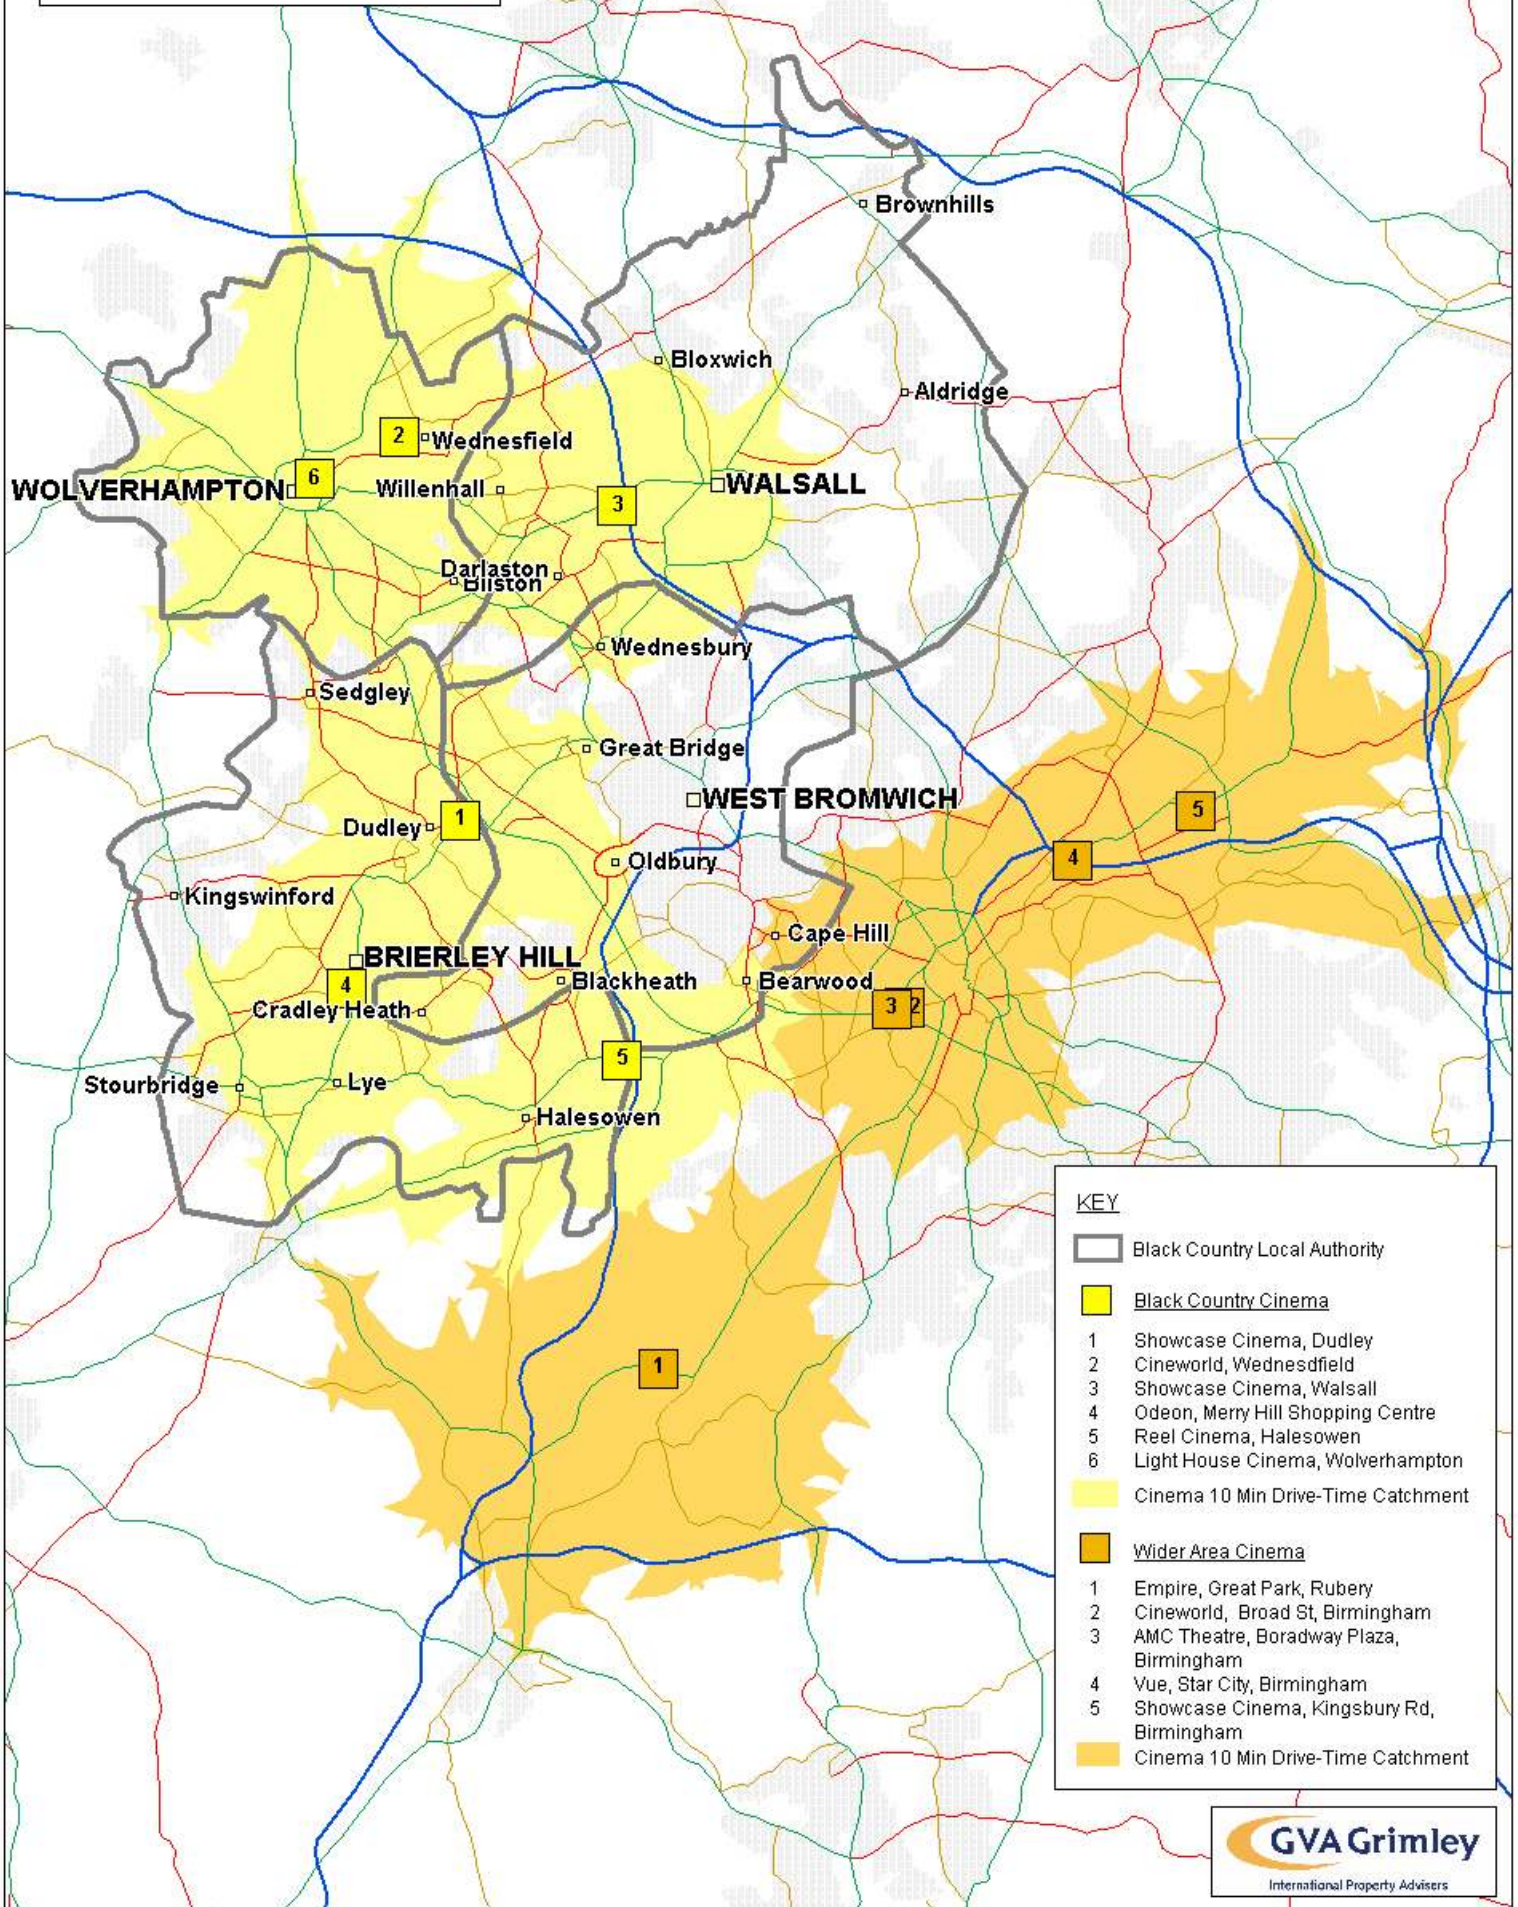

BLACK COUNTRY STUDY

Leisure Provision: Cinemas with Drive-Time Catchments