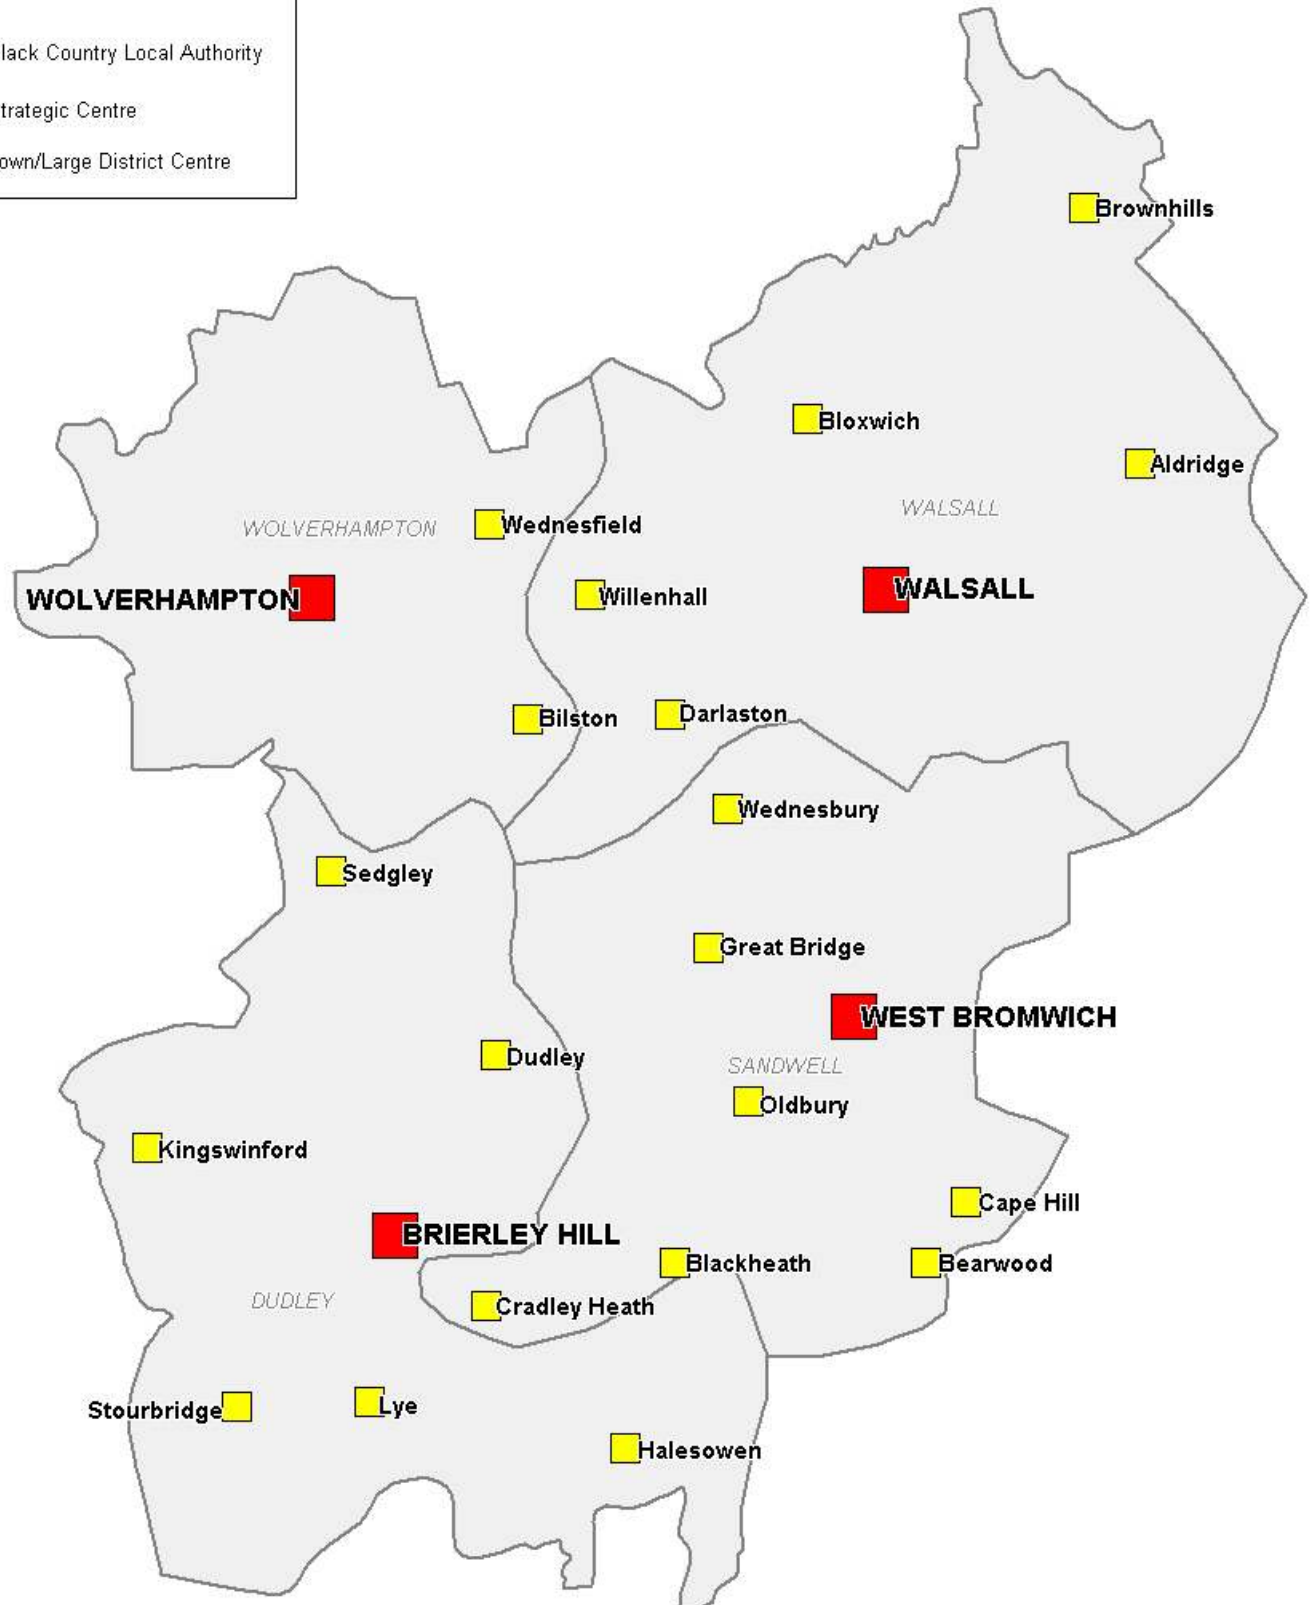

PLAN 3

BLACK COUNTRY KEY CENTRES

BLACK COUNTRY STUDY

Key Centres Plan

KEY

- Black Country Local Authority
- Strategic Centre
- Town/Large District Centre

PLAN 4

BLACK COUNTRY MAIN FOODSTORE PROVISION

PLAN 4 REFERENCES

Reference Number	Store	Address
1	Asda	The Merry Hill Centre
2	Asda	Pearson St., Brierley Hill
3	Morrisons	Charterfield Shopping Centre, Kingswinford
4	J Sainsbury	The Merry Hill Centre
5	J Sainsbury	Sandringham Way, Brierley Hill
6	Tesco	Birmingham Road
7	Waitrose	Ryemarket, Stourbridge
8	Asda	Cornbow Centre, Halesowen
9	Asda	Windmill Lane, Cape Hill
10	Asda	Wednesbury Oak Road, Tipton
11	Asda	Brickhouse Lane South, Great Bridge
12	Asda	Wolverhampton Road, Oldbury
13	Morrisons	239 Holyhead Road, Wednesbury
14	J Sainsbury	Freeth St., Oldbury
15	Tesco	Tollgate Precinct, Smethwick
16	Tesco	Foxoak St., Cradley Heath
17	J Sainsbury	Halesowen St., Blackheath
18	Tesco	The Sandwell Centre, West Bromwich
19	Asda	George St., Walsall
20	Asda	Woodhall Street, Bloxwich
21	Asda	St. Lawrence Way, Darlaston
22	Morrisons	125 Lichfield St., Walsall
23	Morrisons	Wallows Lane, Walsall
24	Morrisons	Anchor Road, Aldridge
25	J Sainsbury	Reedswood Way, Walsall
26	Tesco	10 Old Square, Walsall
27	Tesco	Neptune Industrial Estate, Willenhall
28	Tesco	High Street, Brownhills
29	Asda	Molineux Way, Wolverhampton
30	Morrisons	Market Street, Bilston
31	Morrisons	Pendeford Park Shopping Centre, Pendford
32	J Sainsbury	Rookery St., Wednesfield
33	Tesco	The Gallery, Wolverhampton
34	J Sainsbury	20 St George's Parade, Wolverhampton
35	Waitrose	Marston Road, Wolverhampton