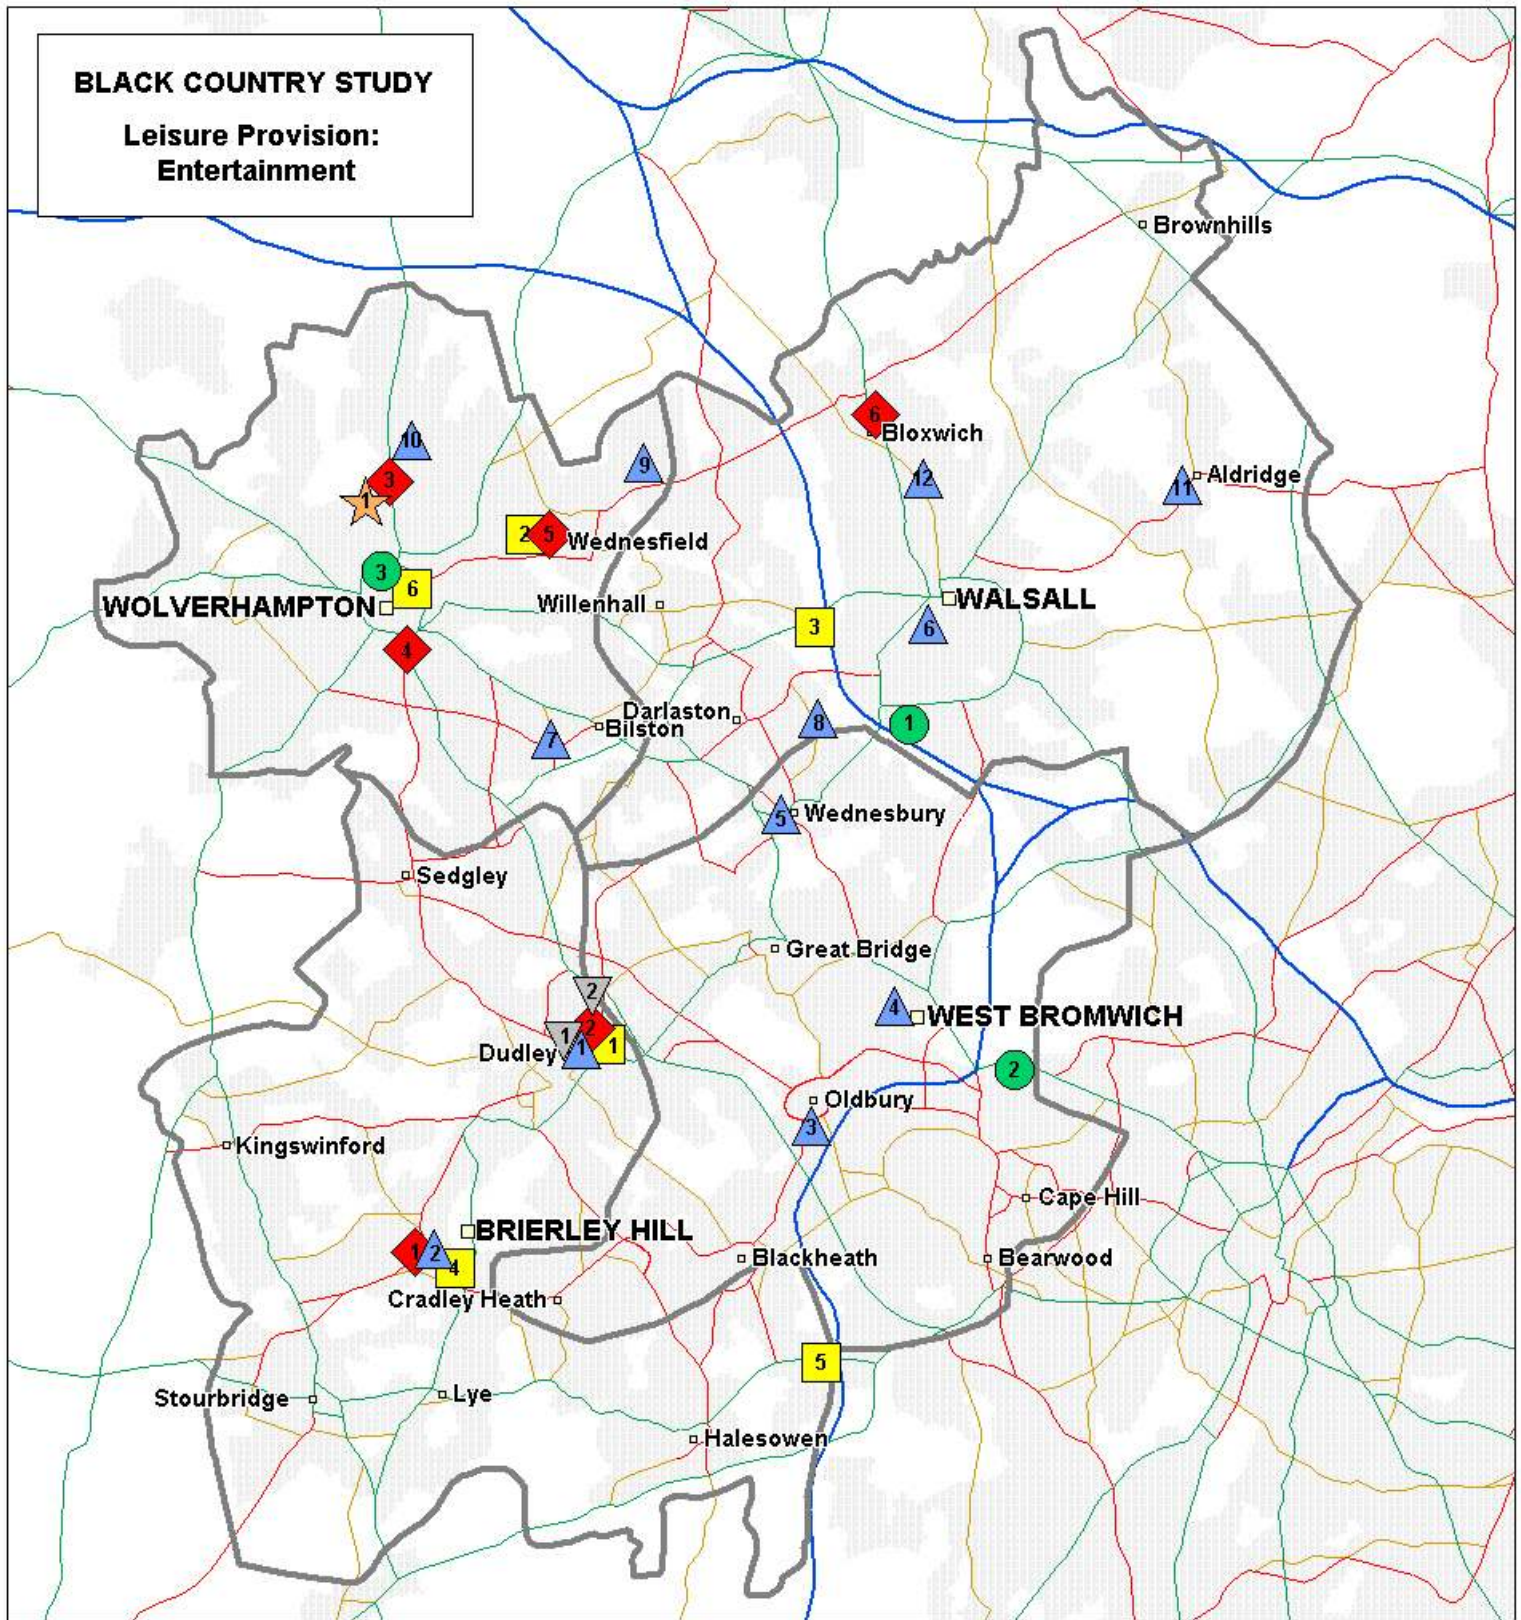

BLACK COUNTRY STUDY
Main Supermarket Provision

PLAN 5

BLACK COUNTRY RETAIL WAREHOUSE PROVISION

PLAN 5 REFERENCES

Reference Number	Store	Address
1	Oldbury Green Retail Park	Oldbury Ringway
2	Gallagher Retail Park	Axletree Way
3	Towngate Retail Park	Burnt Tree Island
4	Oak Retail Park	Dudley Road
5	Port West	Dudley Road
6	Broadwalk Retail Park	Bescot Crescent
7	Junction 10 Retail Park	Bentley Mill Way
8	Reedwood Retail Park	Reedwood Way
9	Keyway Retail Park	Armstrong Way
10	Jerome Retail Park	Mildlans Road
11	Crown Wharf Retail Park	Wolverhampton Street
12	The Peel Centre Retail Park	Stafford Street
13	Bentley Bridge Retail Park	Wednesfield Way
14	Bilston Road Retail Park	Bilston Road
15	Mitre Retail Park	Bilston Road / Eagle Street
16	B & Q unit	Mucklow Hill
17	Wickes Unit	Prospect Road
18	Comet unit	91 - 107 Dudley Road
19	Focus unit	45 Dudley Road
20	B & Q unit	New Road
21	Focus unit	Ferrie Grove, High Street
22	Focus unit	Coppice Lane
23	Comet unit	Wallsall Road
24	IKEA	Park Lane
25	Wickes unit	West Street, Stafford Road
26	Focus unit	367 Lichfield Road
27	B & Q unit	Spring Vale Business Park
28	Toys R Us	Wolverhampton Road
29	Dunelm Mill	Birchley Industrial Estate

BLACK COUNTRY STUDY
Retail Warehouse Provision

PLAN 6

LEISURE PROVISION: ENTERTAINMENT

BLACK COUNTRY STUDY

Leisure Provision: Entertainment

KEY

Black Country Local Authority

Cinema