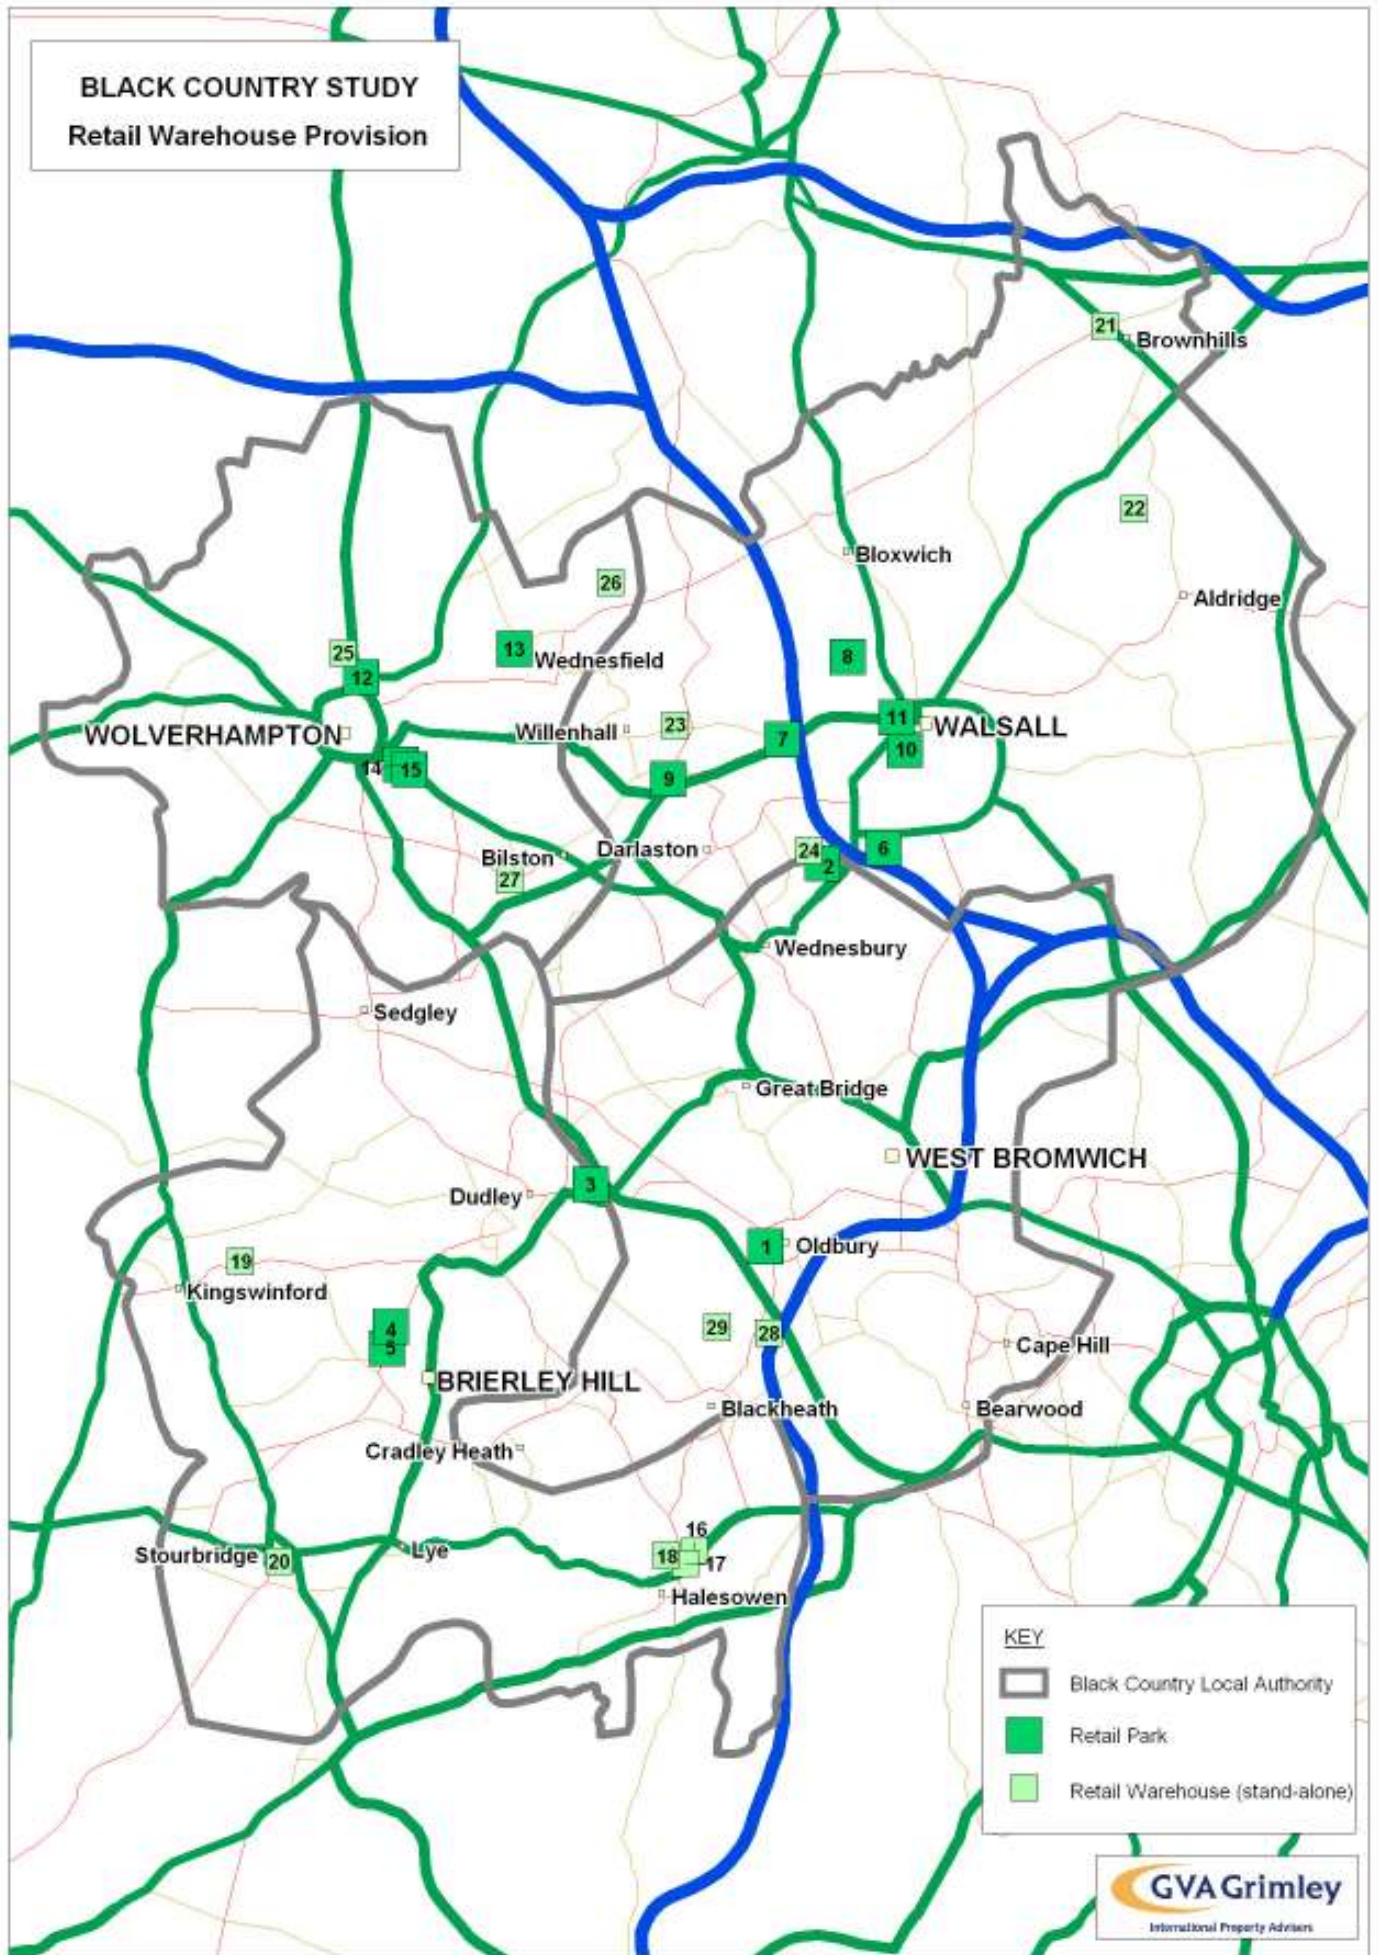

PLAN 5 REFERENCES

Reference Number	Store	Address
1	Oldbury Green Retail Park	Oldbury Ringway
2	Gallagher Retail Park	Axletree Way
3	Towngate Retail Park	Burnt Tree Island
4	Oak Retail Park	Dudley Road
5	Port West	Dudley Road
6	Broadwalk Retail Park	Bescot Crescent
7	Junction 10 Retail Park	Bentley Mill Way
8	Reedwood Retail Park	Reedwood Way
9	Keyway Retail Park	Armstrong Way
10	Jerome Retail Park	Mildlans Road
11	Crown Wharf Retail Park	Wolverhampton Street
12	The Peel Centre Retail Park	Stafford Street
13	Bentley Bridge Retail Park	Wednesfield Way
14	Bilston Road Retail Park	Bilston Road
15	Mitre Retail Park	Bilston Road / Eagle Street
16	B & Q unit	Mucklow Hill
17	Wickes Unit	Prospect Road
18	Comet unit	91 - 107 Dudley Road
19	Focus unit	45 Dudley Road
20	B & Q unit	New Road
21	Focus unit	Ferrie Grove, High Street
22	Focus unit	Coppice Lane
23	Comet unit	Wallsall Road
24	IKEA	Park Lane
25	Wickes unit	West Street, Stafford Road
26	Focus unit	367 Lichfield Road
27	B & Q unit	Spring Vale Business Park
28	Toys R Us	Wolverhampton Road
29	Dunelm Mill	Birchley Industrial Estate

BLACK COUNTRY STUDY
Retail Warehouse Provision