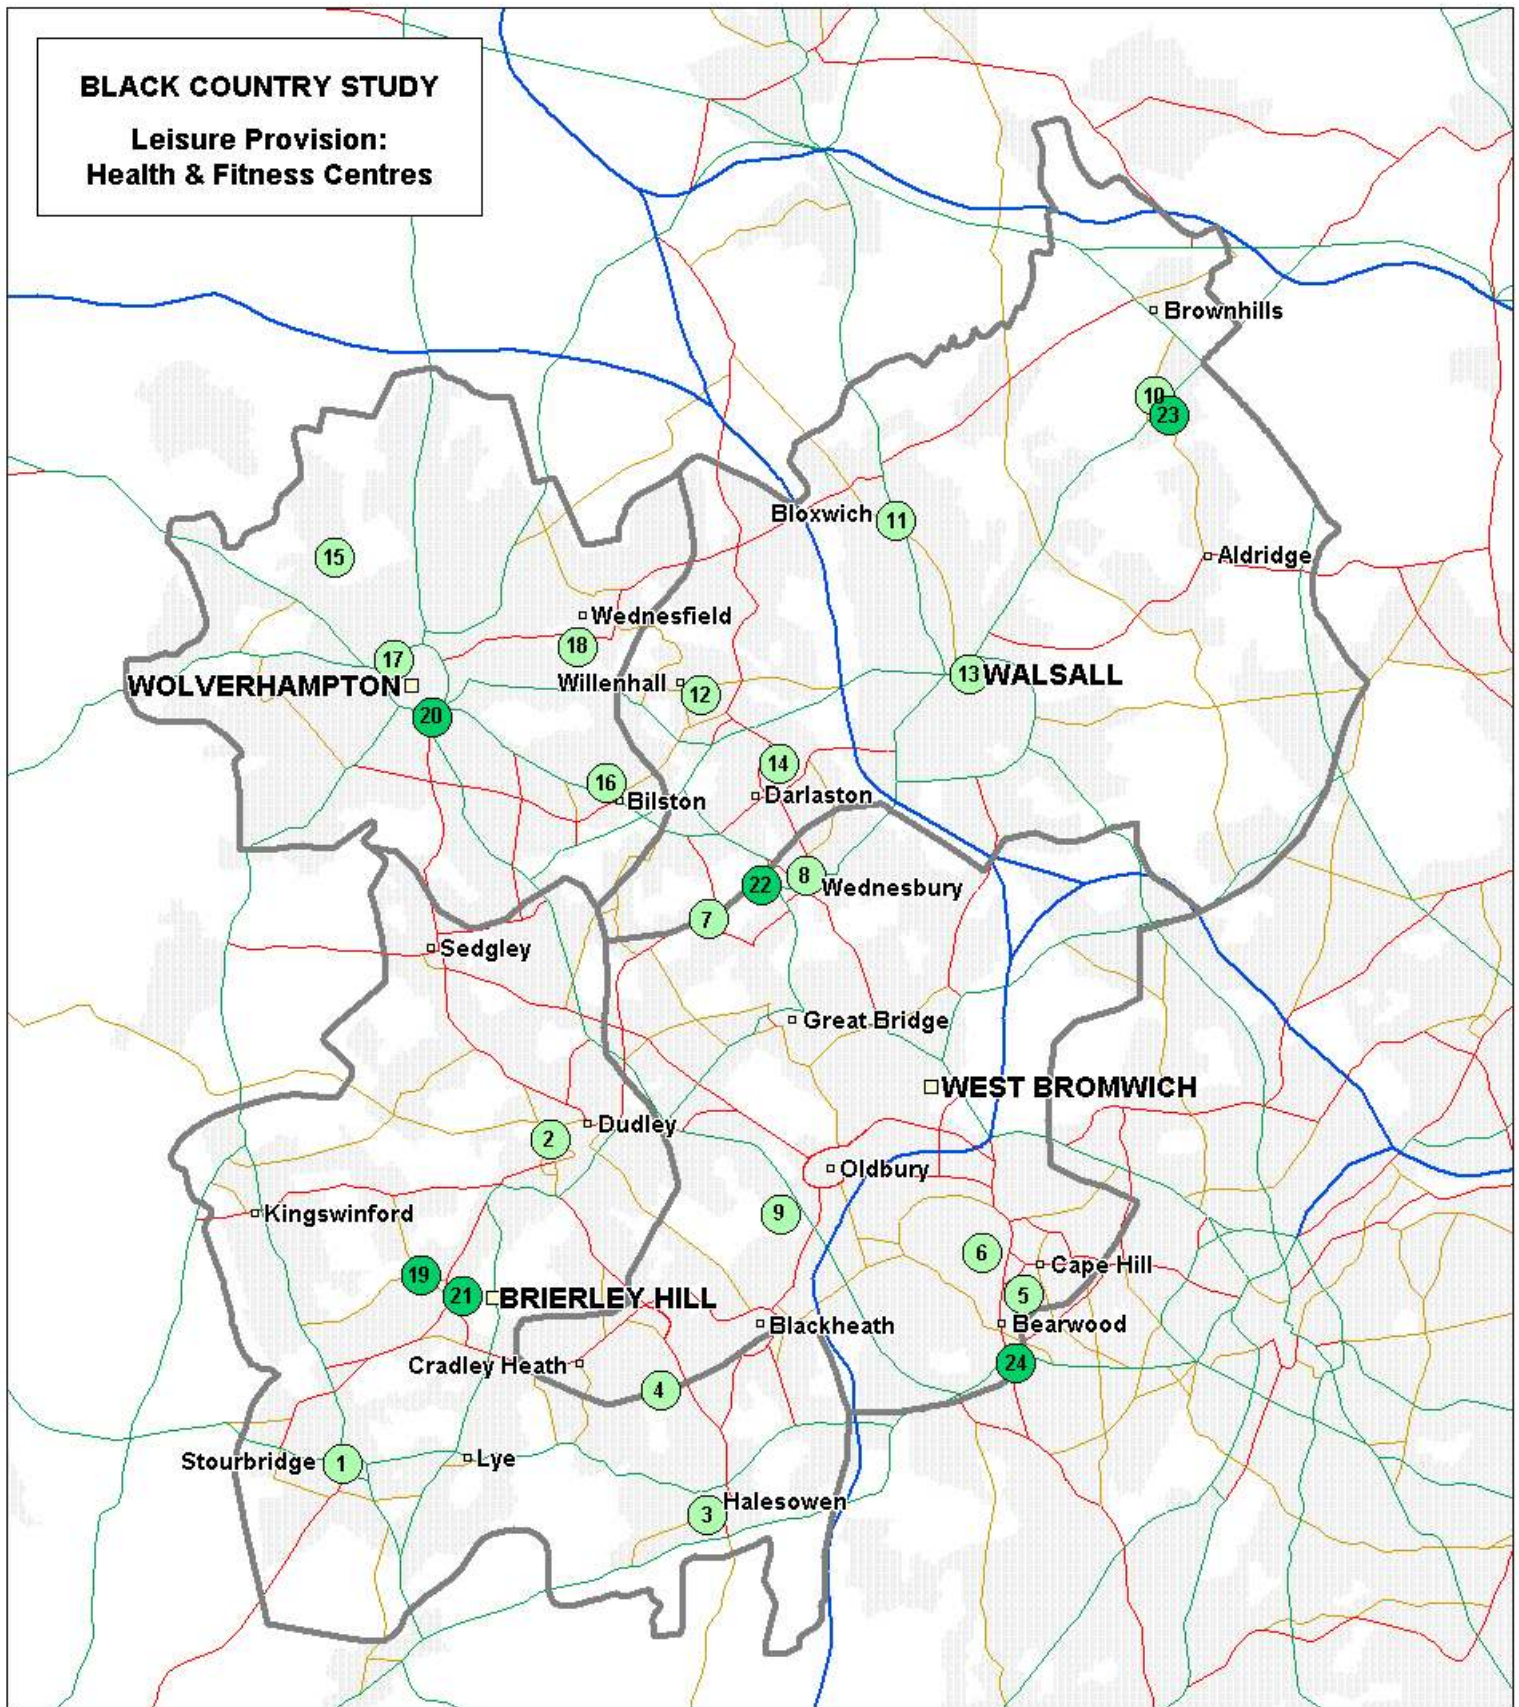

BLACK COUNTRY STUDY

Leisure Provision: Health & Fitness Centres

KEY

Black Country Local Authority

Public Health & Fitness Centre

Private Health & Fitness Centre

1 Crystal Leisure Centre, Stourbridge	11 Bloxwich Leisure Centre, Bloxwich	19 David Lloyd, Pensnett Rd, Brierley Hill
2 Dudley Leisure Centre, Dudley	12 Willenhall Leisure Centre, Willenhall	20 Fitness First, Birmingham Rd, Wolverhampton
3 Halesowen Leisure Centre, Halesowen	13 Walsall Gala Bath, Walsall	21 Fitness First, Level St, Brierley Hill
4 Haden Hill Leisure Centre, Cradley Heath	14 Darlaston Leisure Centre, Darlaston	22 Fitness First, Hallens Drive, Wednesbury
5 Hadley Stadium, Smethwick	15 Aldersley Leisure Village, Wolverhampton	23 Fitness First, Lichfield Rd, Walsall Wood
6 Harry Mitchell Leisure Centre, Smethwick	16 Bilston Leisure Village, Bilston	24 Fitness First, Hagley Rd, Smethwick
7 Tipton Sports Academy, Tipton	17 Central Baths, Wolverhampton	
8 Wednesbury Leisure Centre, Wednesbury	18 Wolverhampton Swimming & Fitness Centre, Bentley Bridge	
9 Oldbury Leisure Centre, Oldbury		
10 Oak Park Leisure Centre, Walsall Wood