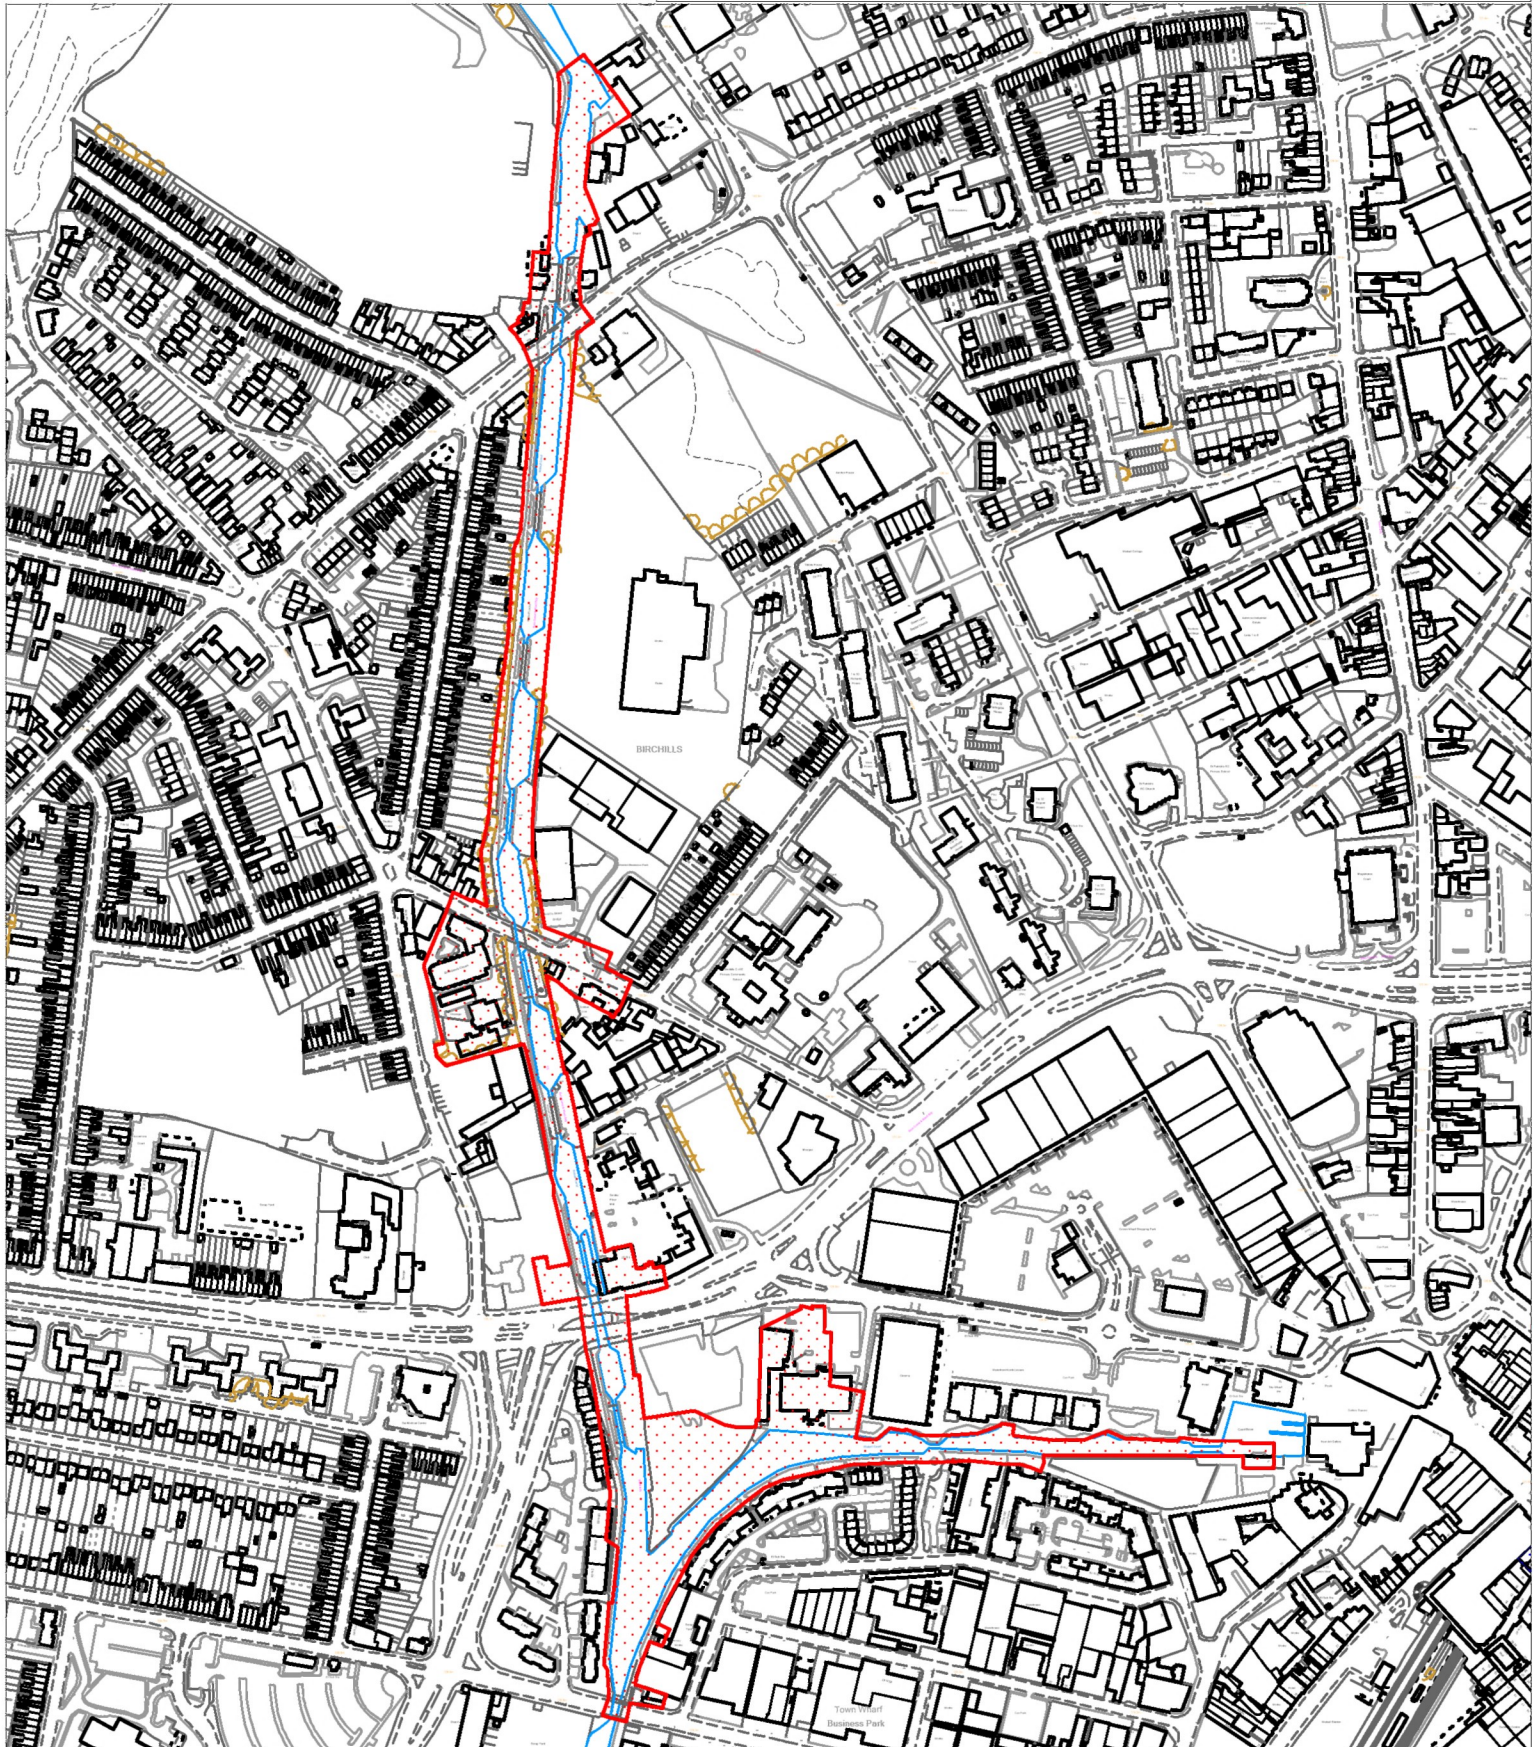

Walsall Council

CONSERVATION AREA: WALSALL LOCKS

Reproduced from the Ordnance Survey mapping with the permission of the Controller of Her Majesty's Stationery Office.
© Crown Copyright. Unauthorised reproduction infringes Crown copyright and may lead to prosecution or civil proceedings.
© Crown Copyright and database rights 2021 Ordnance Survey 100019529.

NO FURTHER COPIES ARE TO BE MADE

Not to Scale